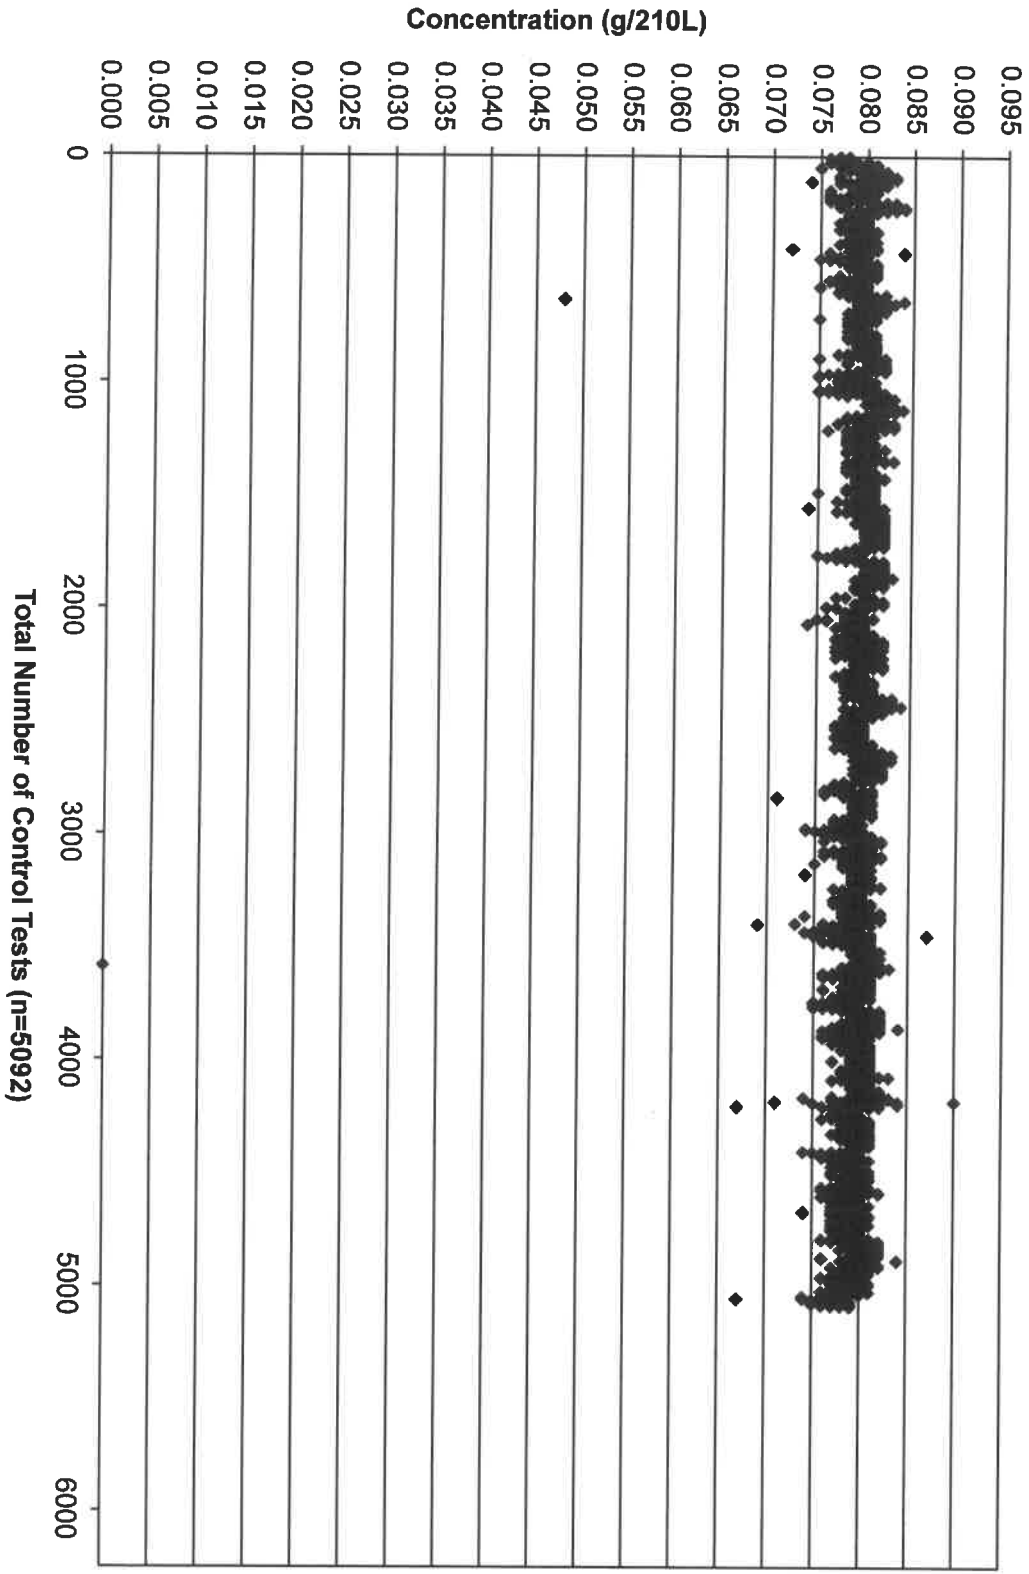

November 2019 Control Tests Chart (All Control Tests)
Includes Control Tests Flagged Control Outside Tolerance (n=21), Interferent Detect (n=9) and RFI Detect (n=2)

November 2019 Control Tests Flagged Interferent Detect

November 2019 Control Tests Flagged Control Outside Tolerance

November 2019 Control Tests Flagged RFI Detect