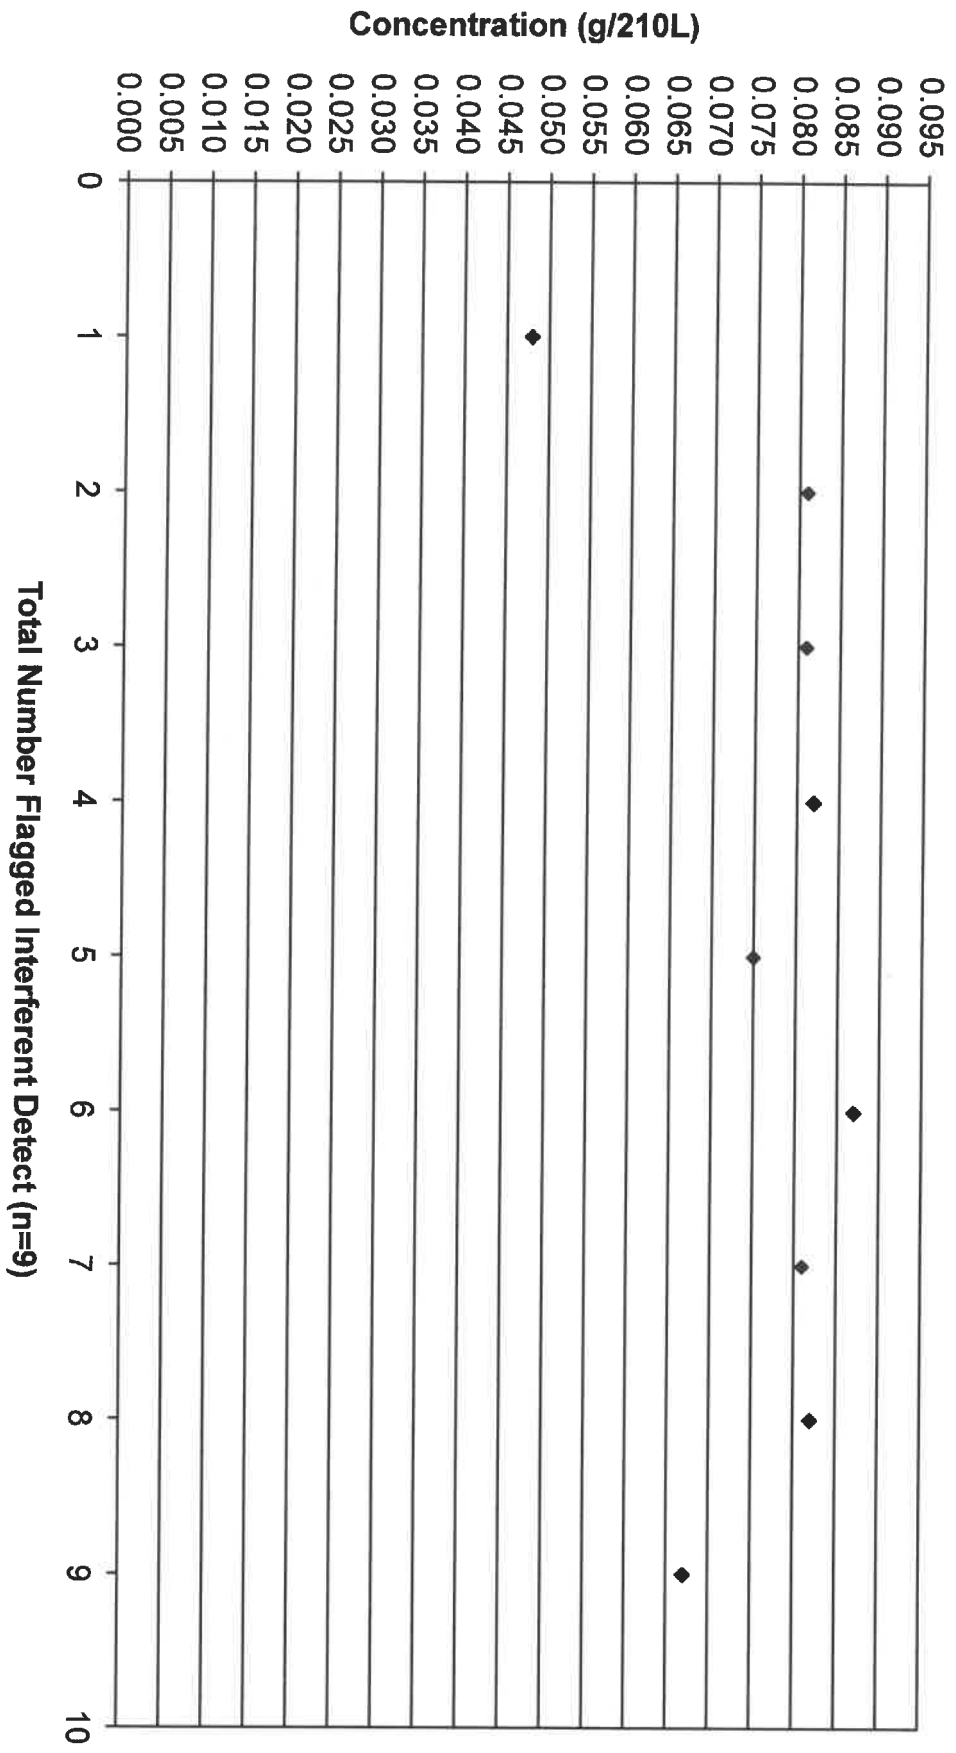

November 2019 Control Tests Chart (All Control Tests)
Includes Control Tests Flagged Control Outside Tolerance (n=21), Interferent Detect (n=9) and RFI Detect (n=2)

November 2019 Control Tests Flagged Interferent Detect

November 2019 Control Tests Flagged Control Outside Tolerance

November 2019 Control Tests Flagged RFI Detect