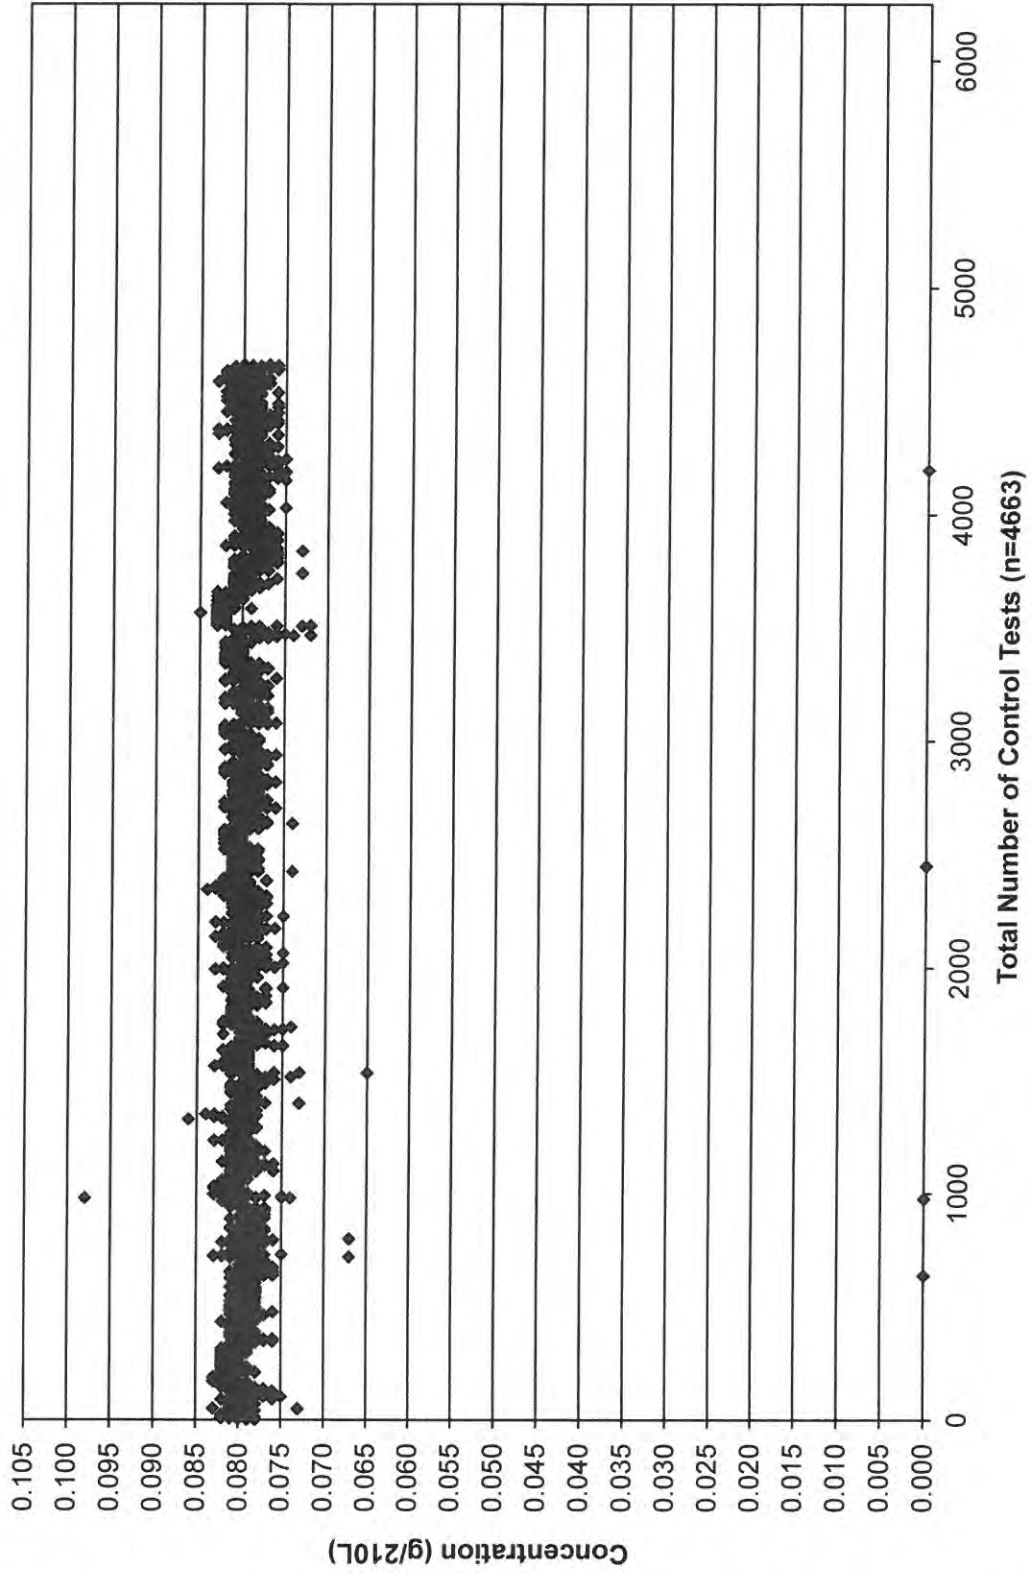

February 2018 Control Tests Flagged Interferent Detect

February 2018 Control Tests Chart (All Control Tests)

Includes Control Tests Flagged Control Outside Tolerance (n=40), Interferent Detect (n=6) and RFI Detect (n=4)

February 2018 Control Tests Flagged Control Outside Tolerance

Total Number Flagged Control Outside Tolerance (n=18)

February 2018 Control Tests Flagged RFI Detect