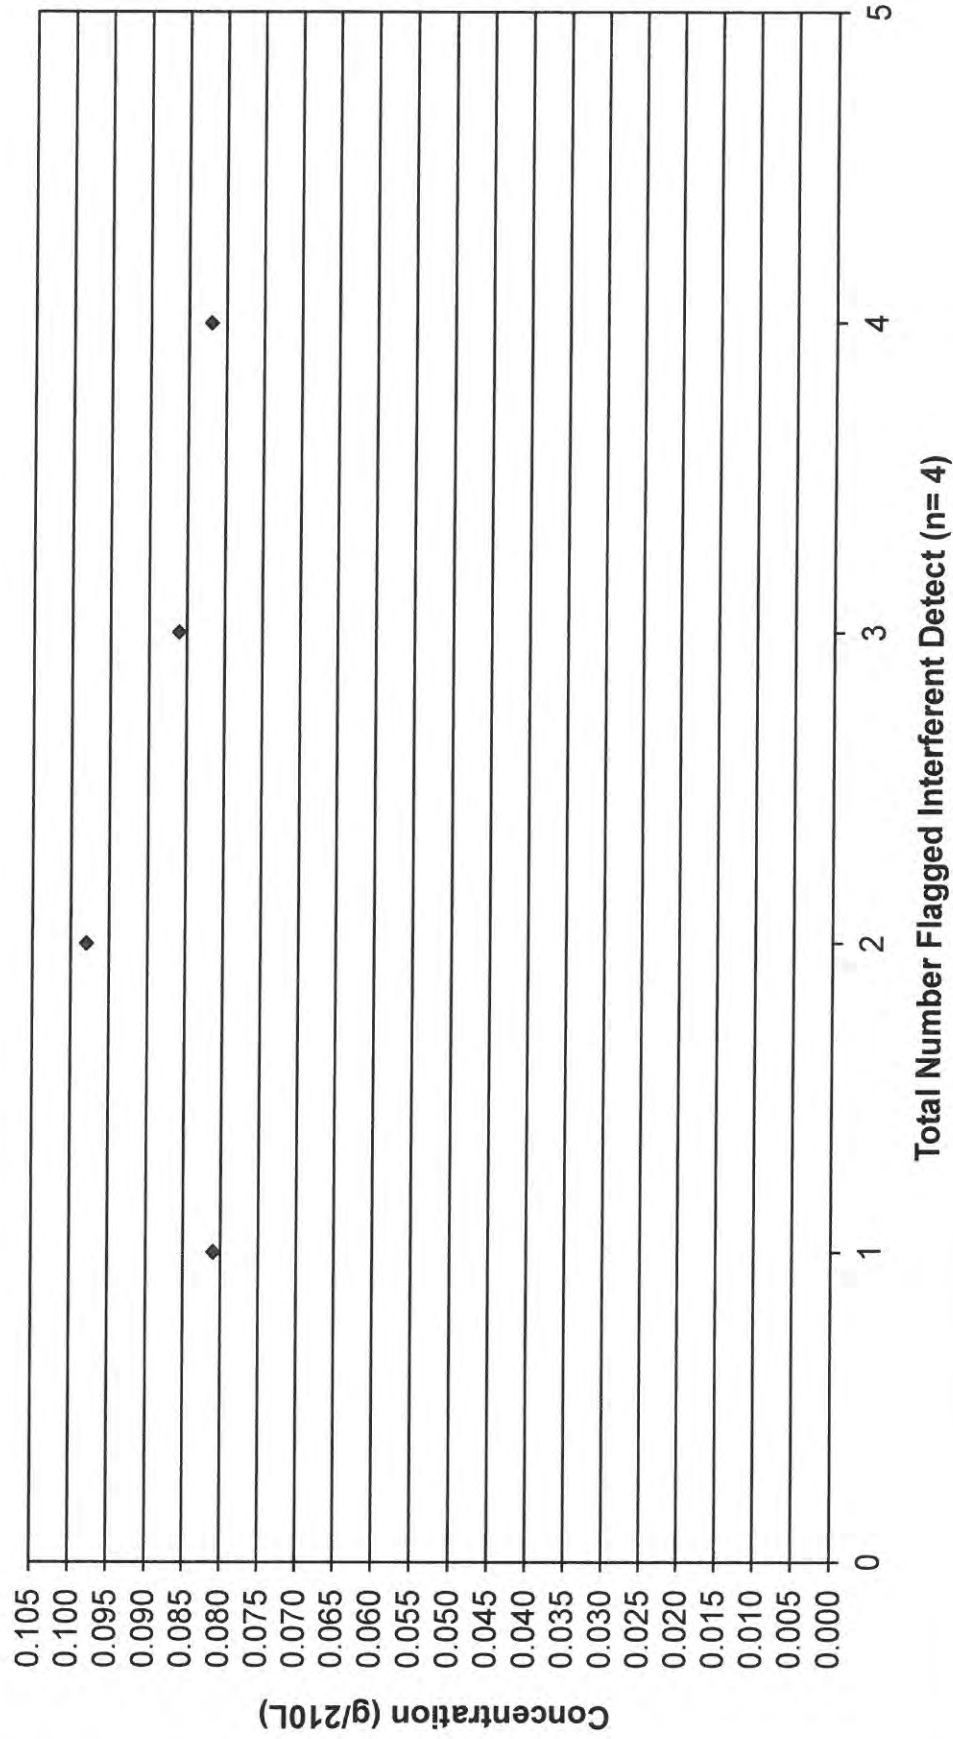

February 2018 Control Tests Flagged Interferent Detect

February 2018 Control Tests Chart (All Control Tests)

Includes Control Tests Flagged Control Outside Tolerance (n=40), Interferent Detect (n=6) and RFI Detect (n=4)

February 2018 Control Tests Flagged Control Outside Tolerance

Total Number Flagged Control Outside Tolerance (n=18)

February 2018 Control Tests Flagged RFI Detect