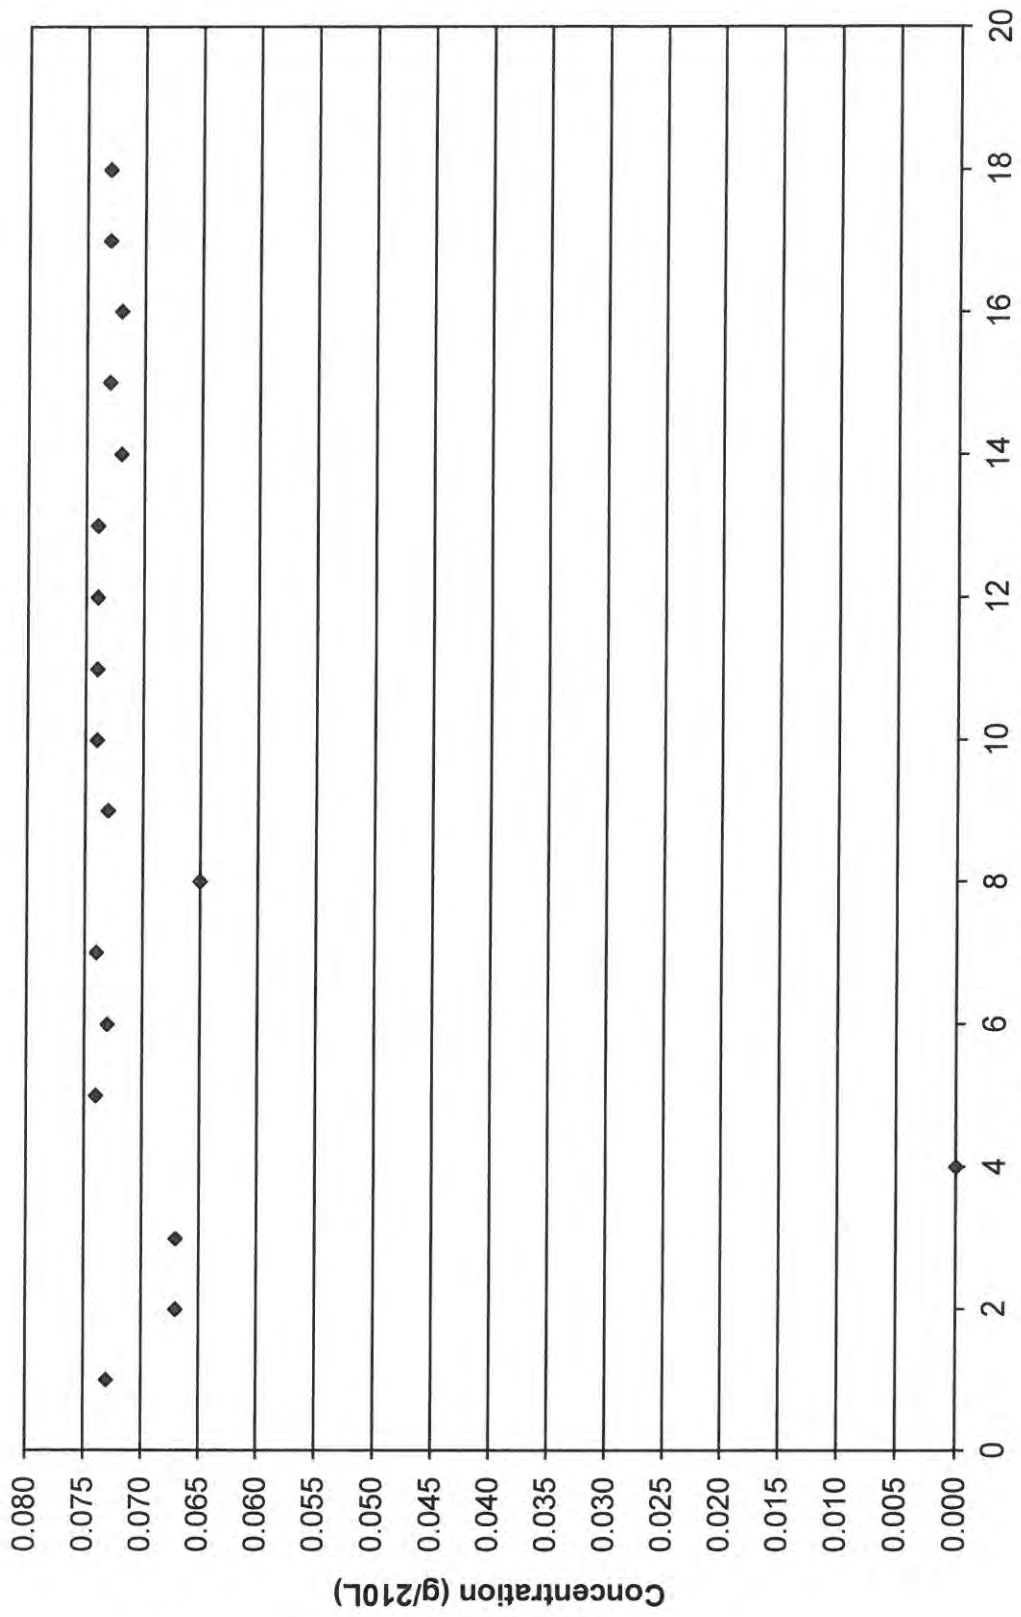

February 2018 Control Tests Flagged Interferent Detect

February 2018 Control Tests Chart (All Control Tests)

Includes Control Tests Flagged Control Outside Tolerance (n=40), Interferent Detect (n=6) and RFI Detect (n=4)

February 2018 Control Tests Flagged Control Outside Tolerance

Total Number Flagged Control Outside Tolerance (n=18)

February 2018 Control Tests Flagged RFI Detect