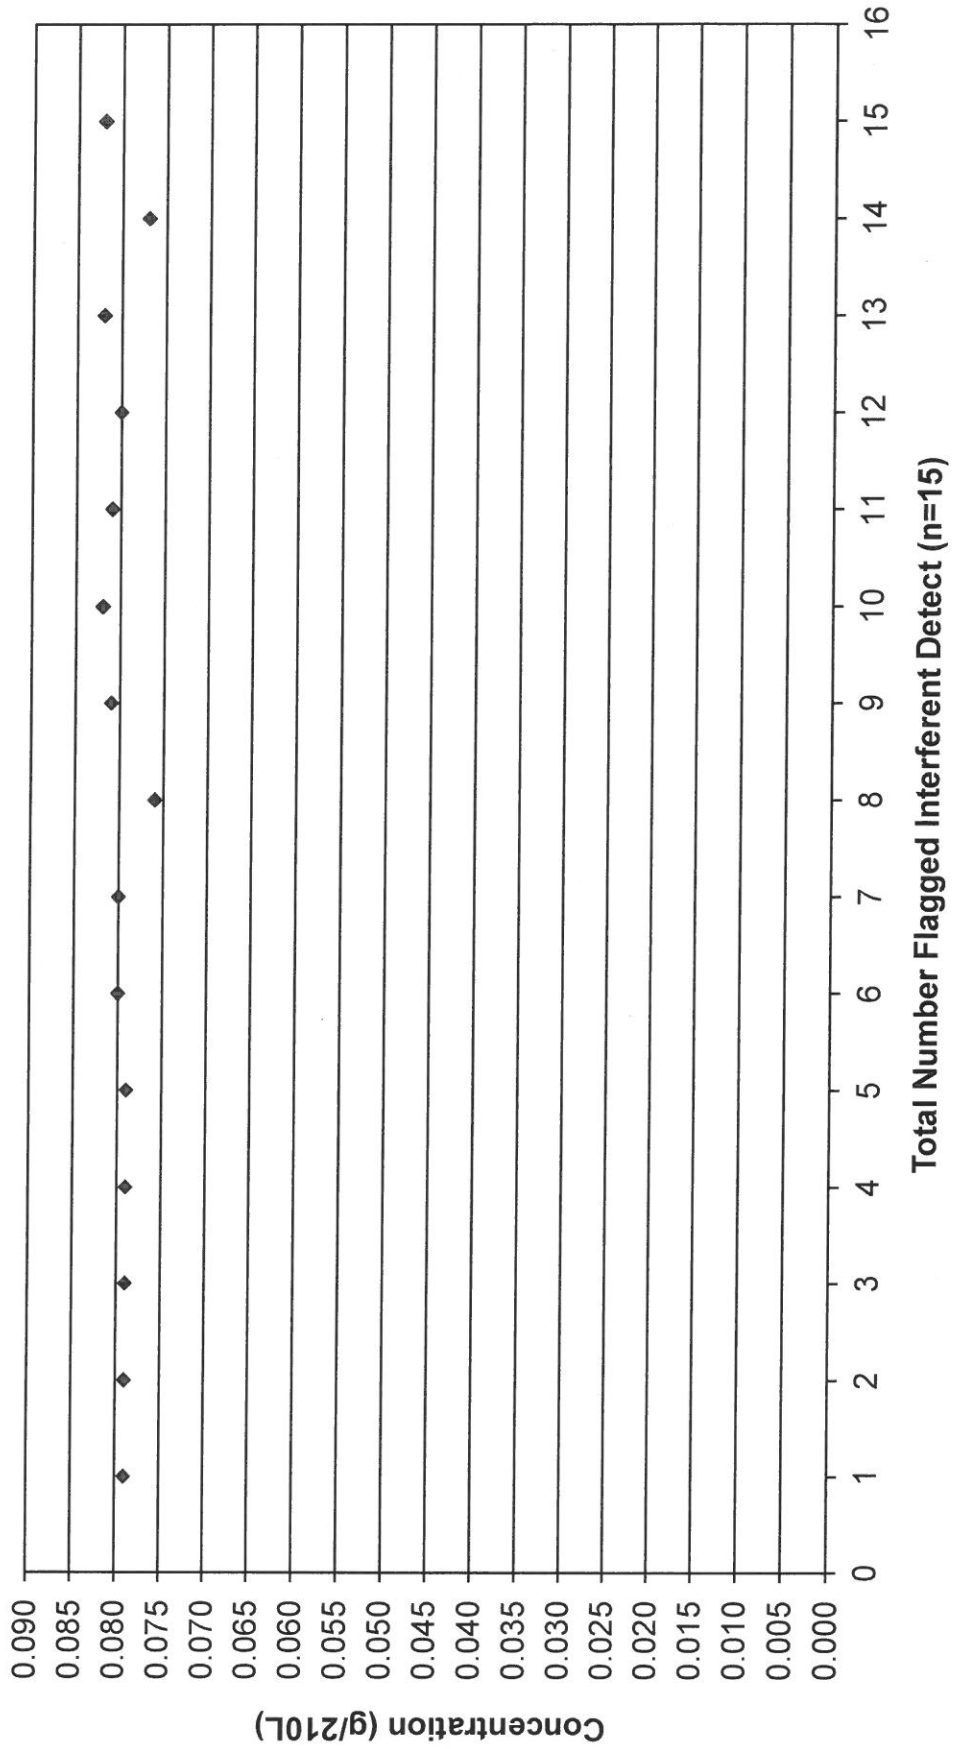

### July 2017 Control Tests Chart (All Control Tests)

Includes Control Tests Flagged Control Outside Tolerance (n=24), Interferent Detect (n=15) and RFI Detect (n=7)

### July 2017 Control Tests Flagged Control Outside Tolerance