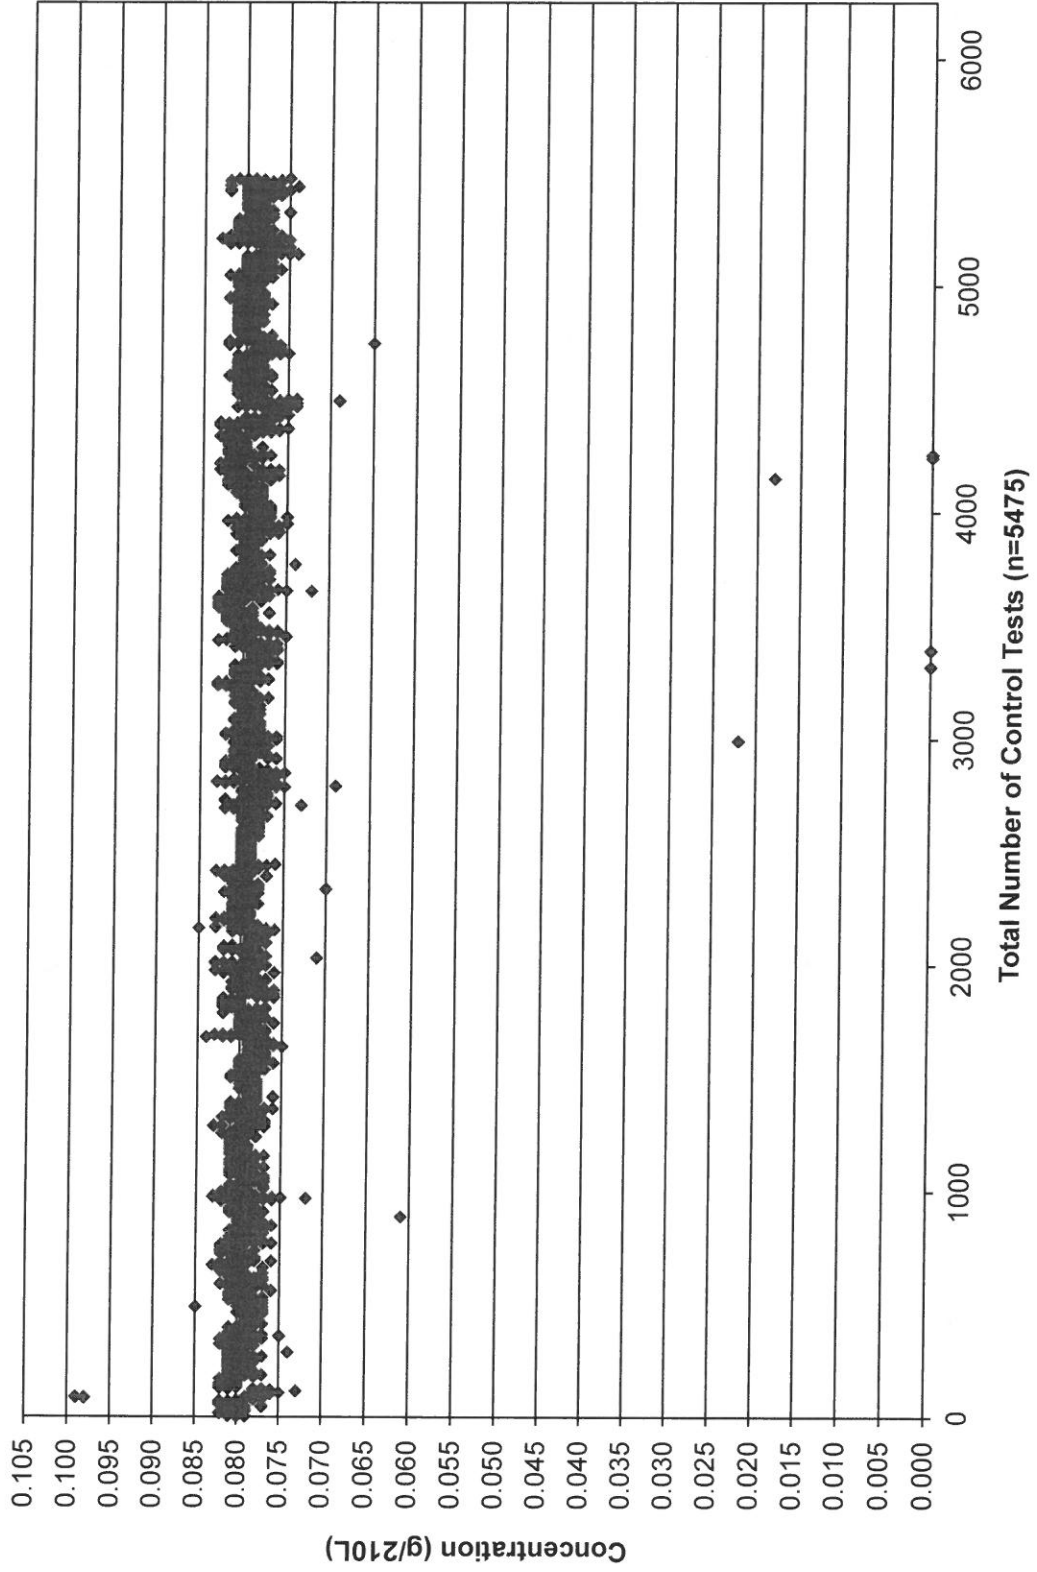

### July 2017 Control Tests Chart (All Control Tests)

Includes Control Tests Flagged Control Outside Tolerance (n=24), Interferent Detect (n=15) and RFI Detect (n=7)