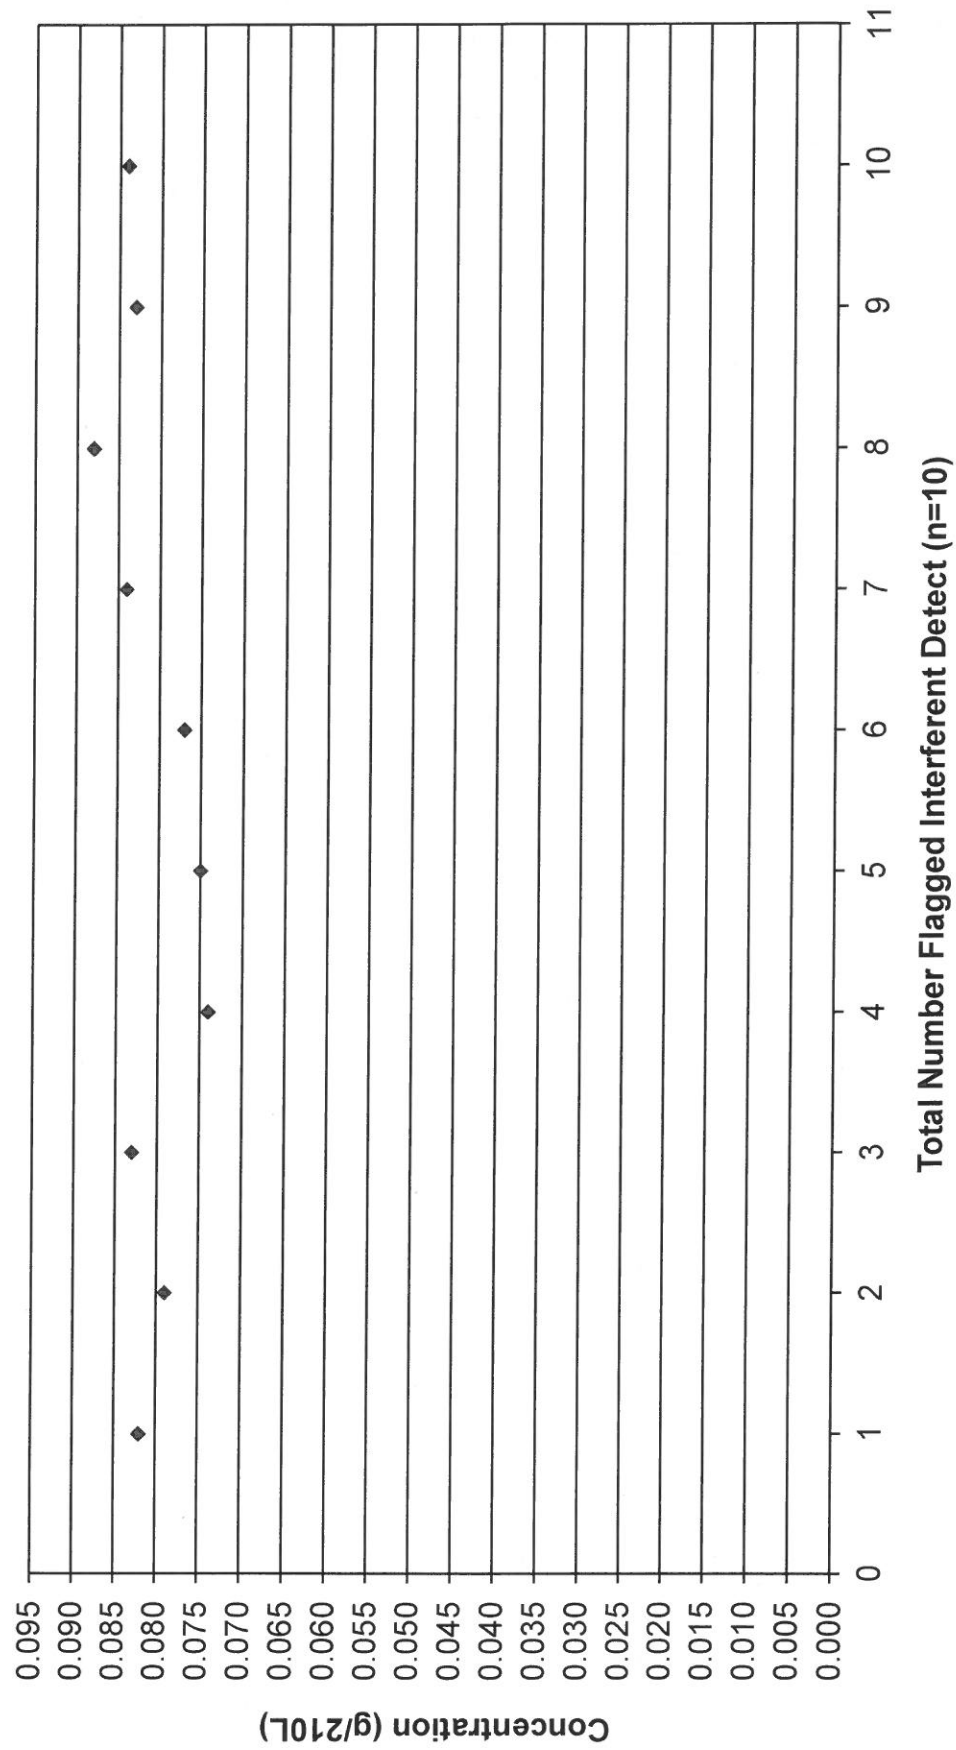

# February 2017 Control Tests Chart (All Control Tests)

Includes Control Tests Flagged Control Outside Tolerance (n=29), Interferent Detect (n=10) and RFI Detect (n=4)

### February 2017 Control Tests Flagged Control Outside Tolerance