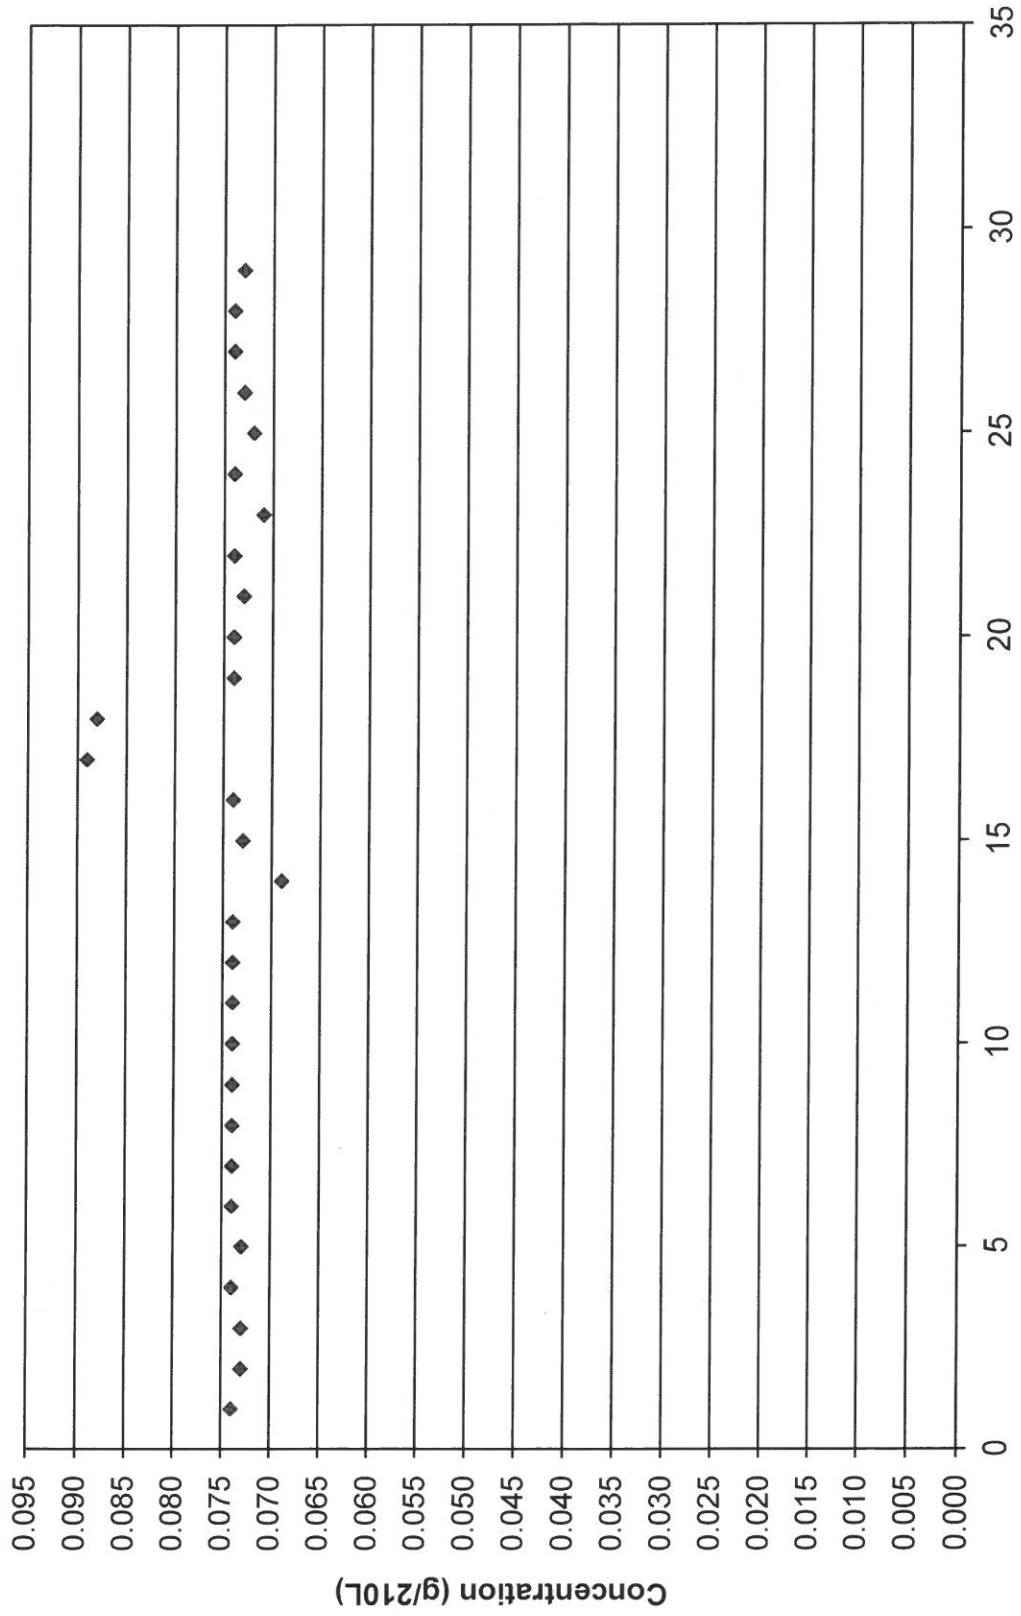

February 2017 Control Tests Flagged Control Outside Tolerance