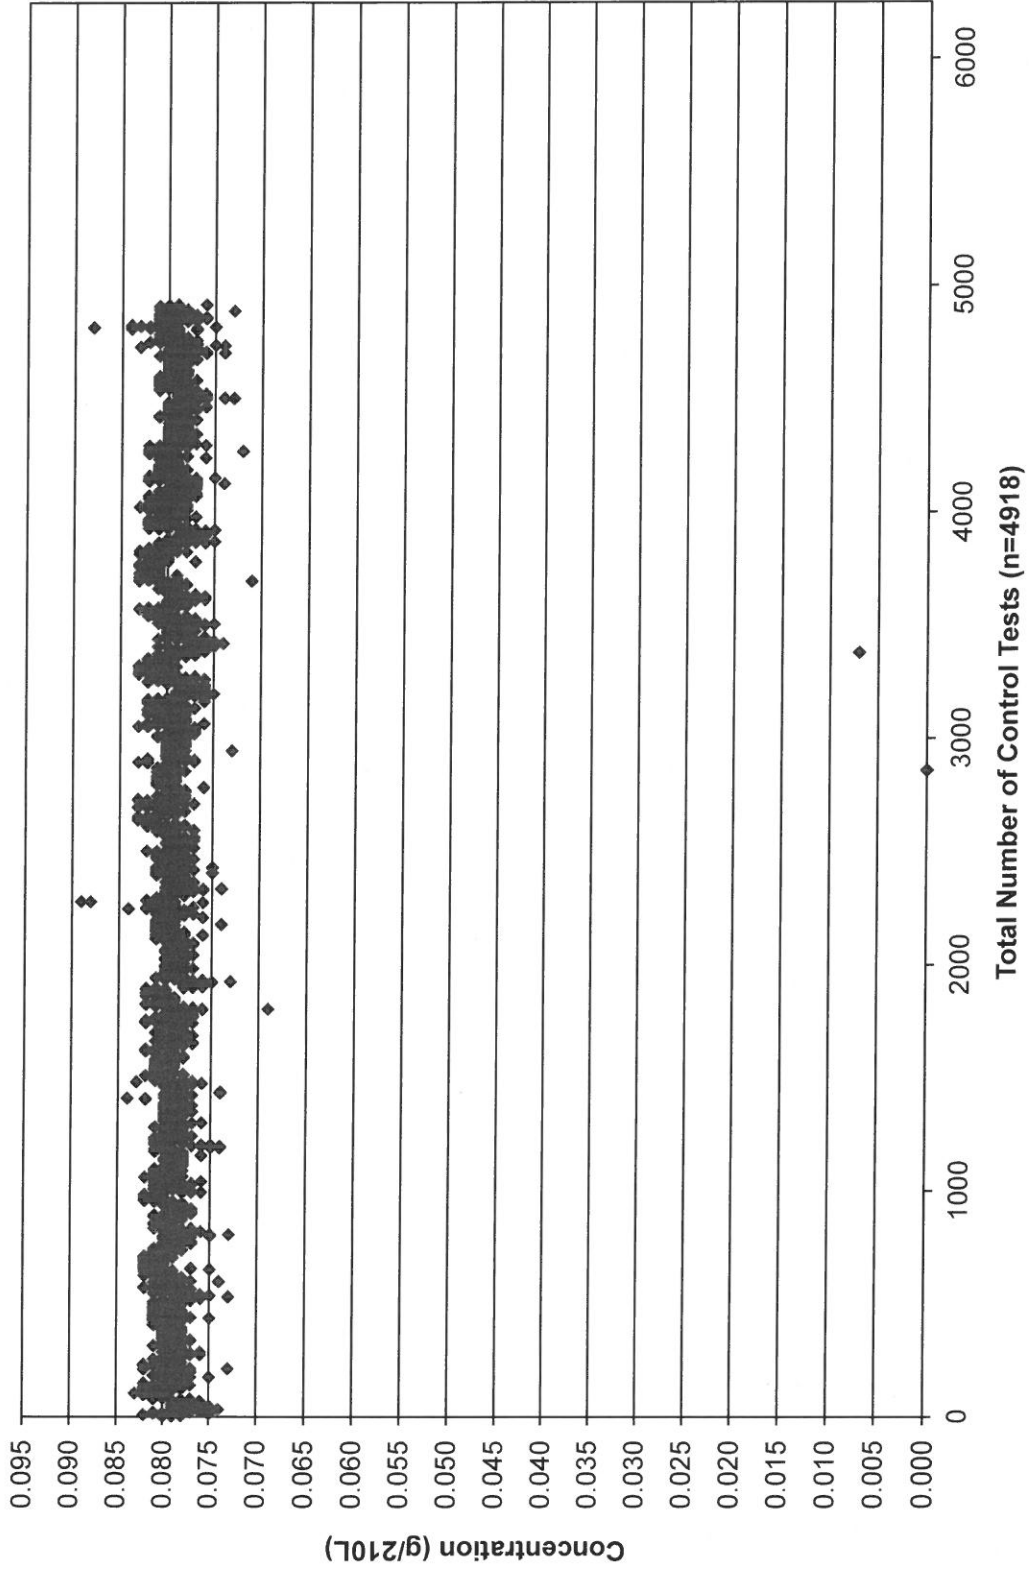

# February 2017 Control Tests Chart (All Control Tests)

Includes Control Tests Flagged Control Outside Tolerance (n=29), Interferent Detect (n=10) and RFI Detect (n=4)

### February 2017 Control Tests Flagged Control Outside Tolerance