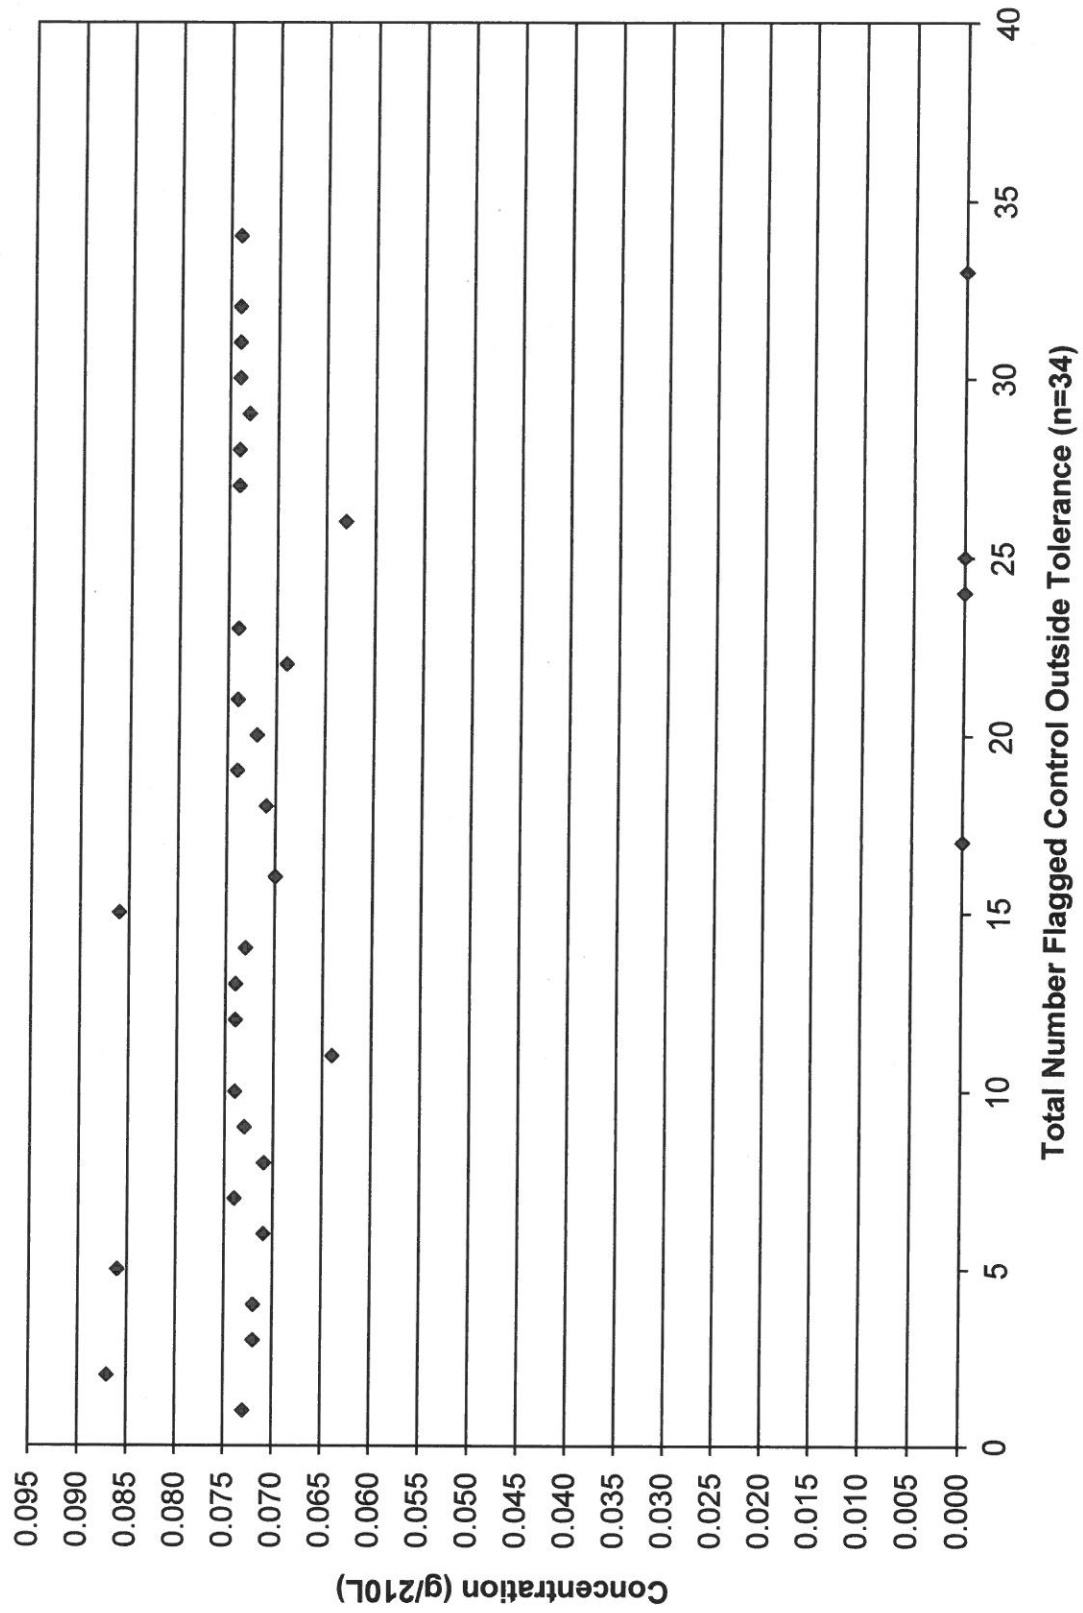

December 2017 Control Tests Flagged Interferent Detect

December 2017 Control Tests Chart (All Control Tests)

Includes Control Tests Flagged Control Outside Tolerance (n=34), Interferent Detect (n=7) and RFI Detect (n=2)

December 2017 Control Tests Flagged Control Outside Tolerance

December 2017 Control Tests Flagged RFI Detect