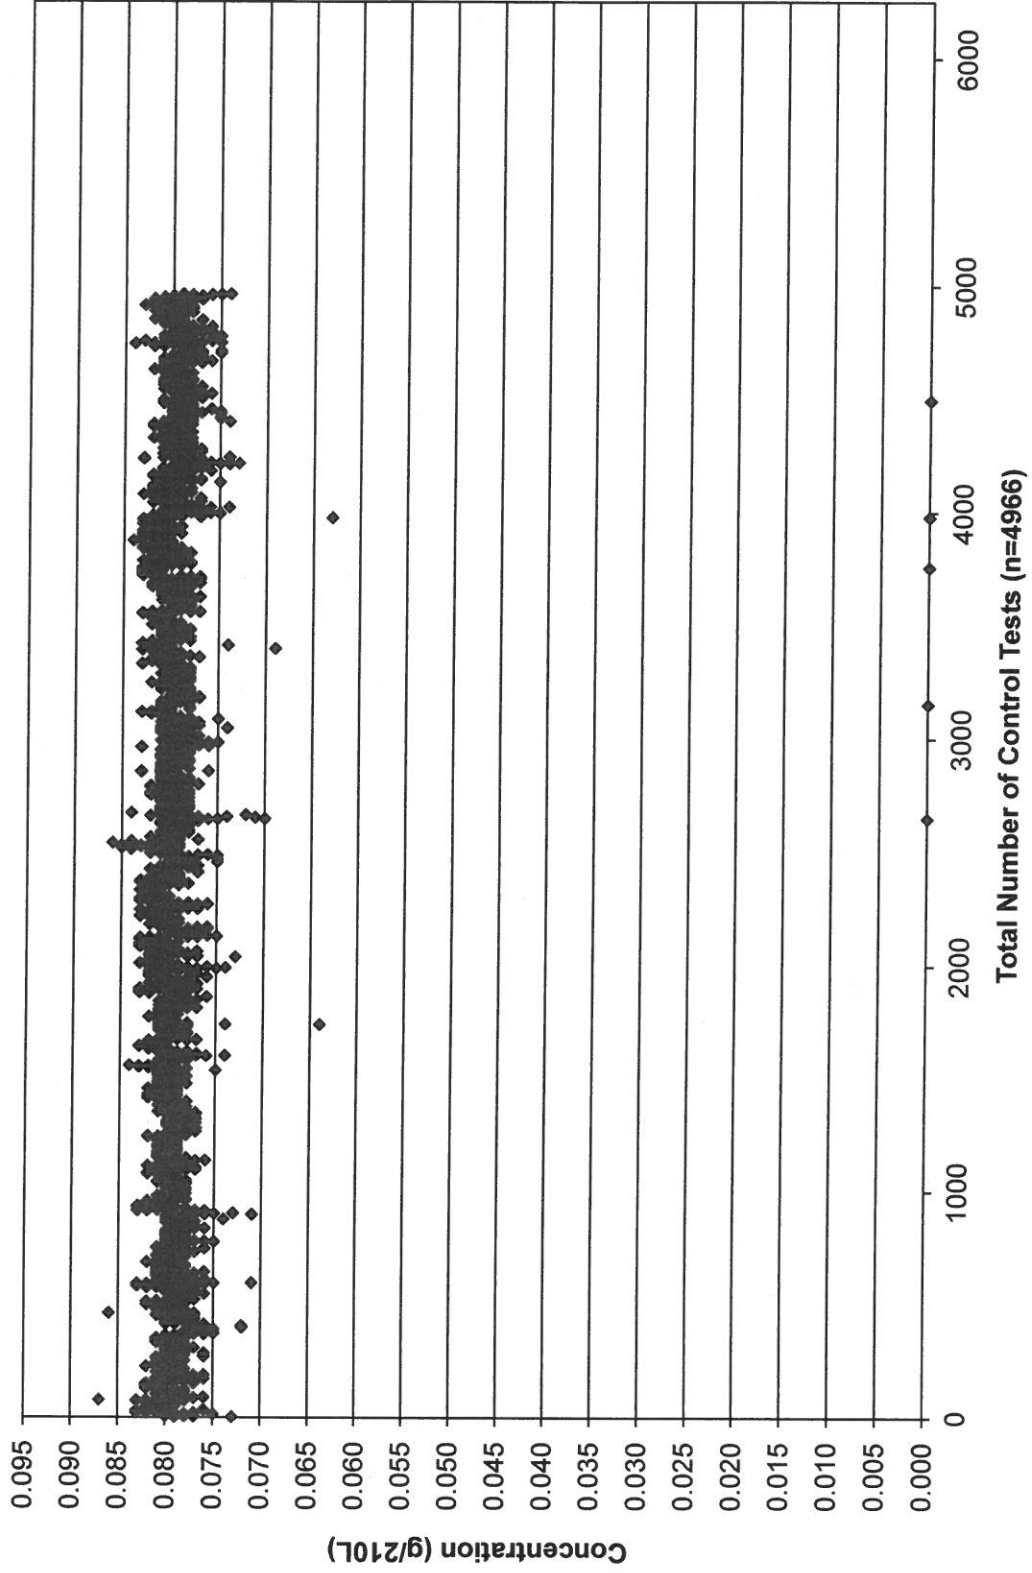

December 2017 Control Tests Flagged Interferent Detect

December 2017 Control Tests Chart (All Control Tests)

Includes Control Tests Flagged Control Outside Tolerance (n=34), Interferent Detect (n=7) and RFI Detect (n=2)

December 2017 Control Tests Flagged Control Outside Tolerance

December 2017 Control Tests Flagged RFI Detect