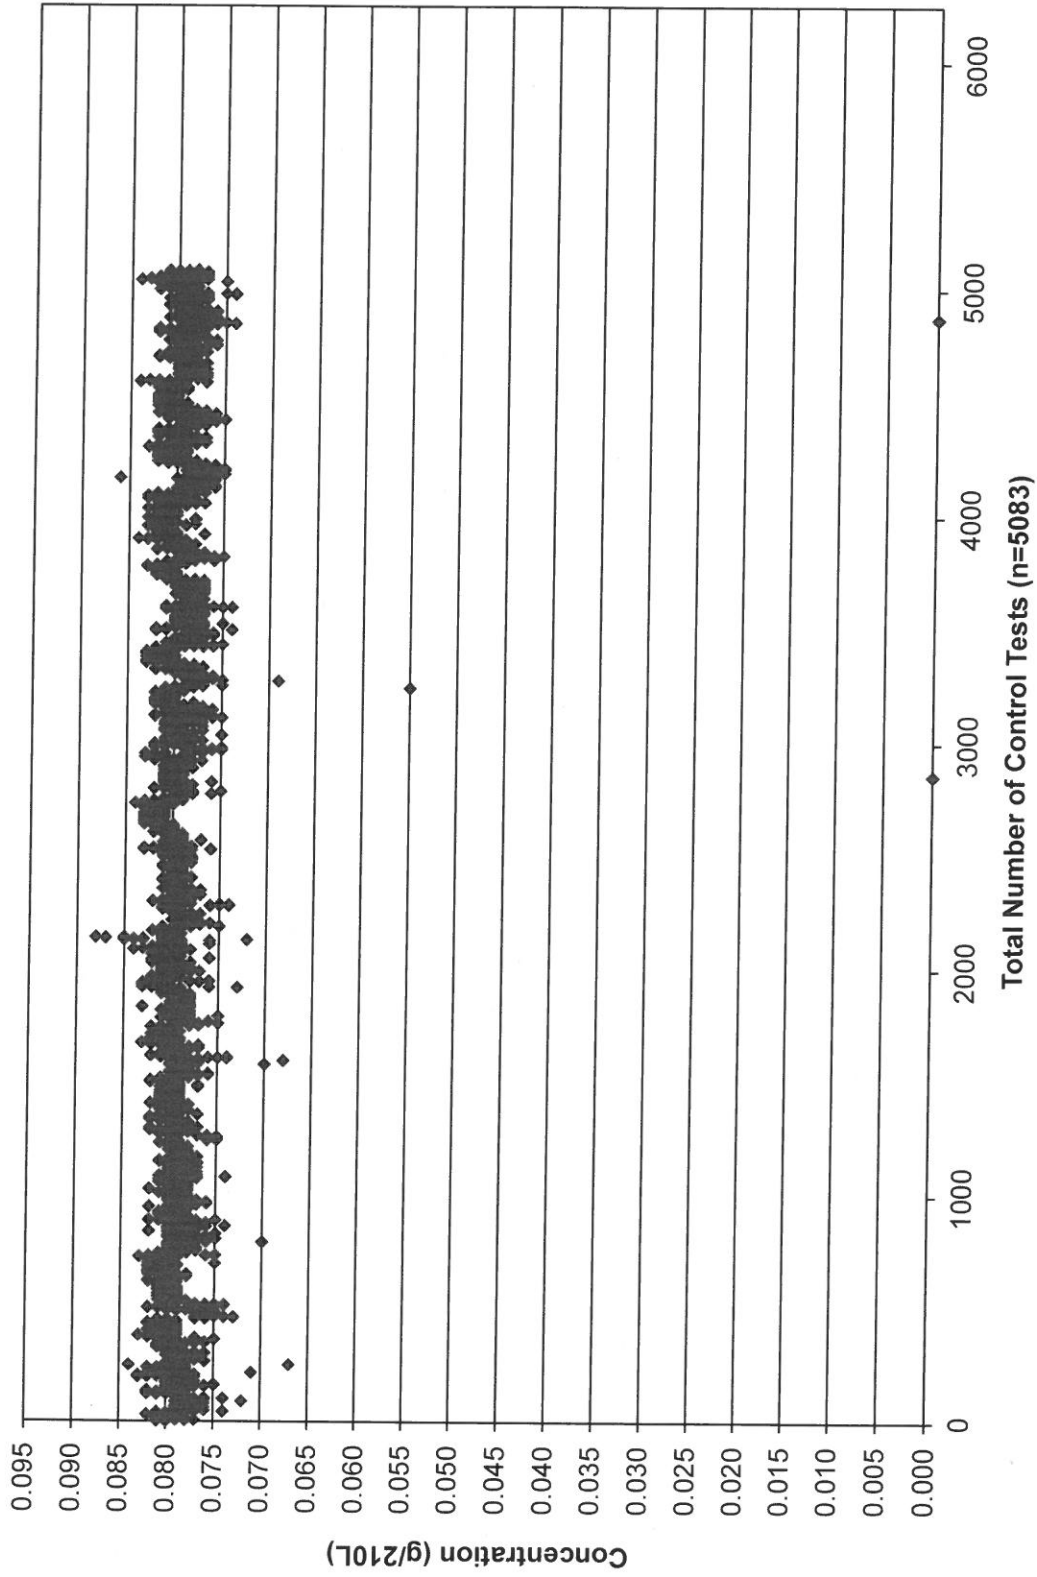

January 2017 Control Tests Chart (All Control Tests)

Includes Control Tests Flagged Control Outside Tolerance (n=28), Interferent Detect (n=3) and RFI Detect (n=3)

January 2017 Control Tests Flagged Interferent Detect