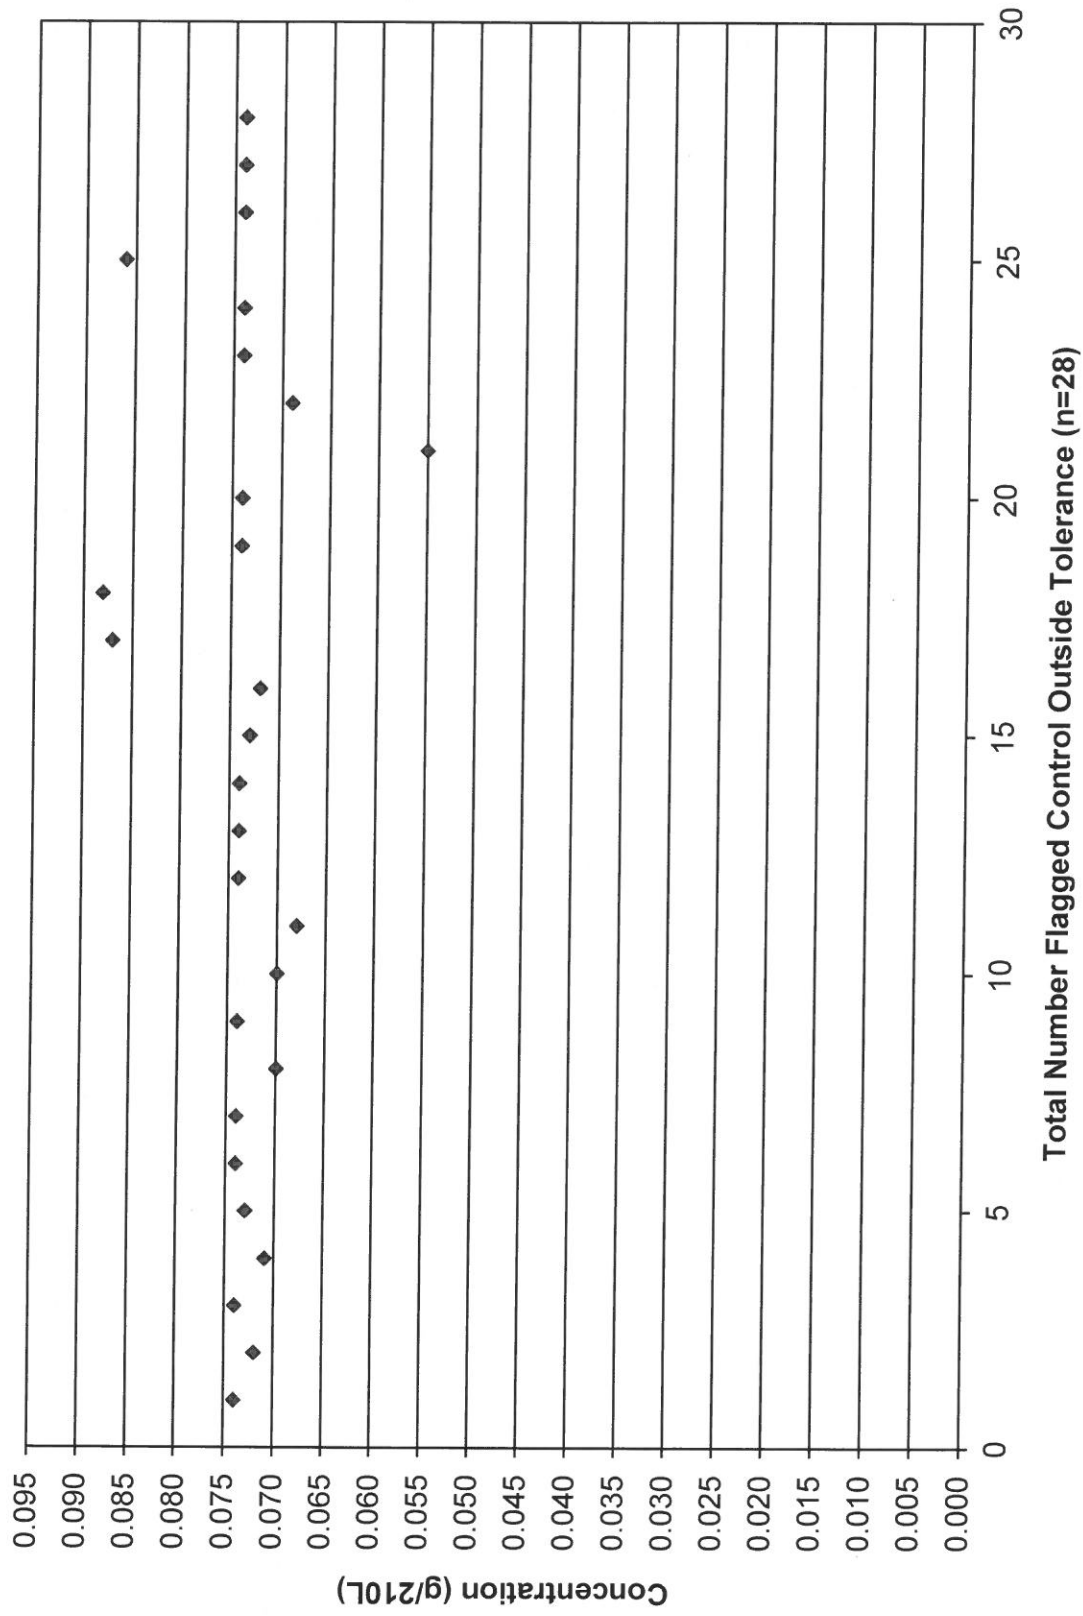

January 2017 Control Tests Flagged Control Outside Tolerance