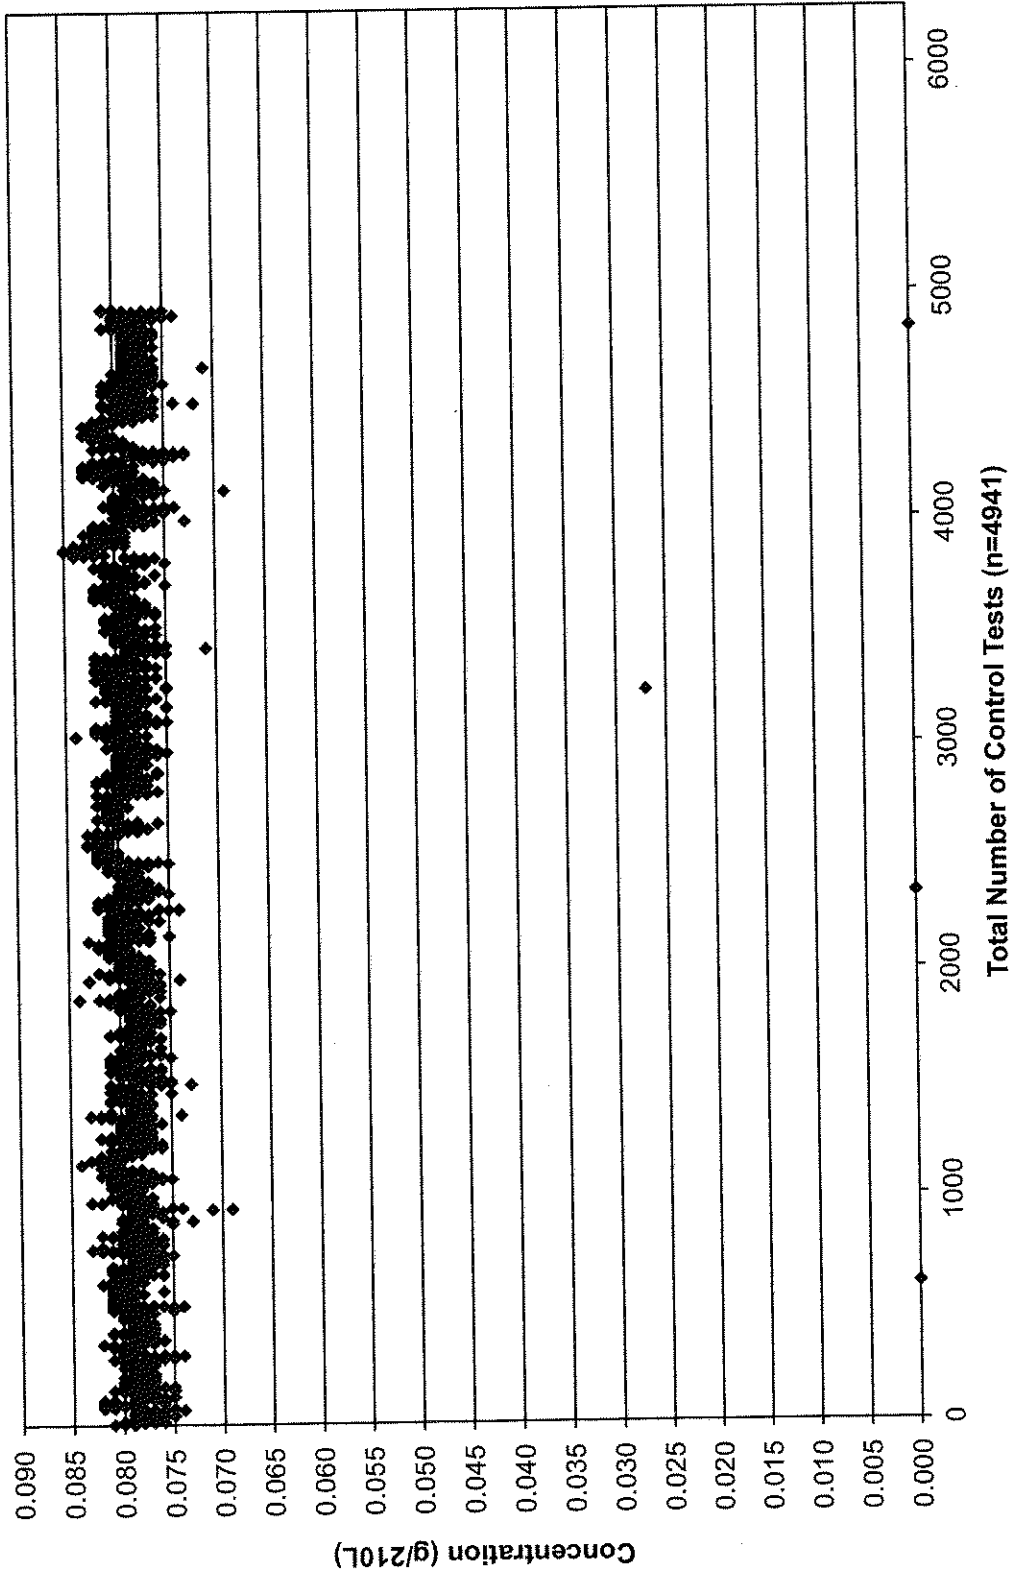

July 2016 Control Tests Chart (All Control Tests)

Includes Control Tests Flagged Control Outside Tolerance (n=26), Interferent Detect (n=0) and RFI Detect (n=5)

July 2016 Control Tests Flagged Control Outside Tolerance