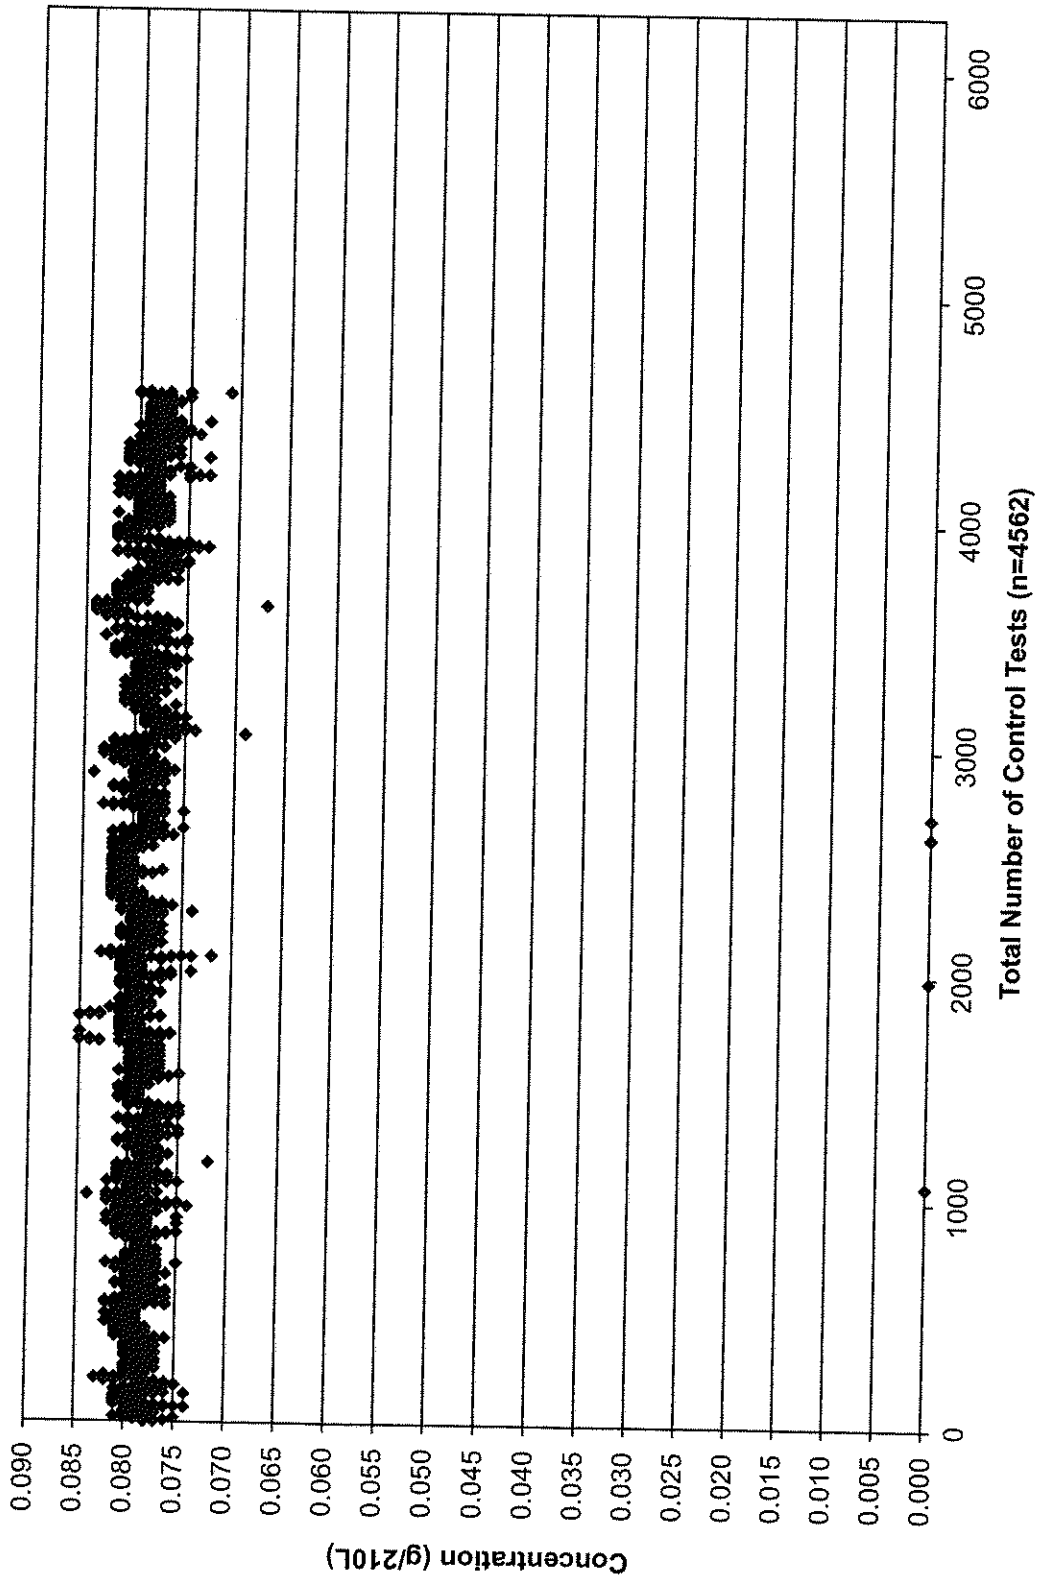

June 2016 Control Tests Chart (All Control Tests)

Includes Control Tests Flagged Control Outside Tolerance (n=27), Interferent Detect (n=2) and RFI Detect (n=2)

June 2016 Control Tests Flagged Control Outside Tolerance