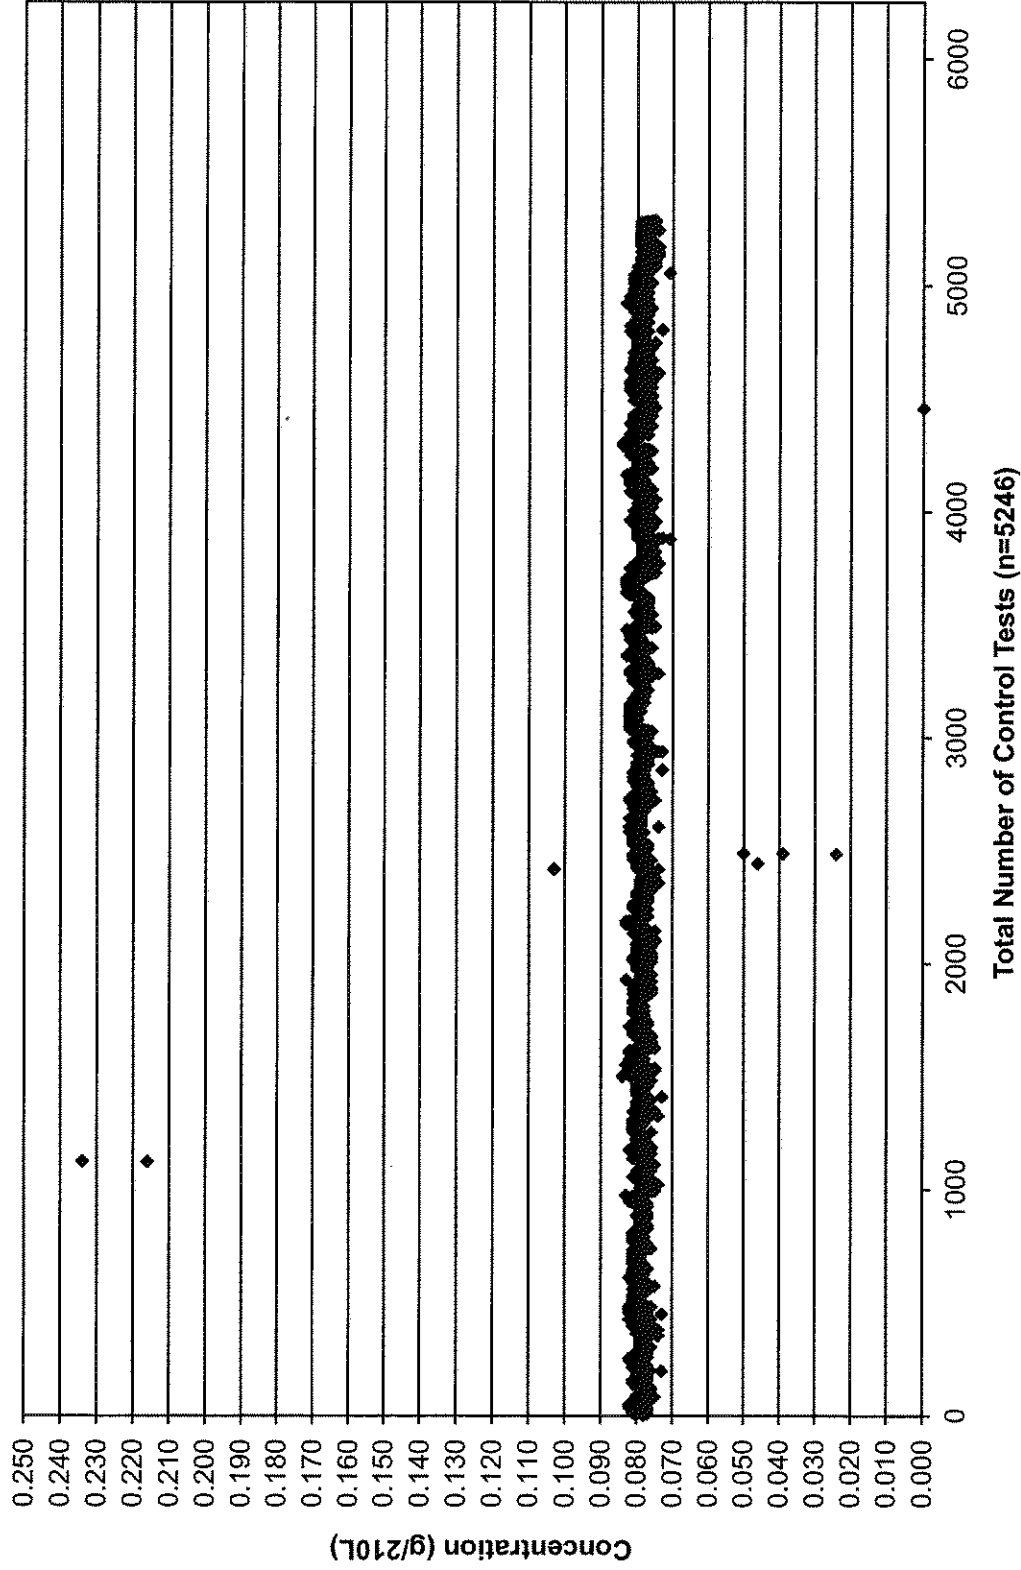

### May 2016 Control Tests Chart (All Control Tests)

Includes Control Tests Flagged Control Outside Tolerance (n=35), Interferent Detect (n=2) and RFI Detect (n=3)

### May 2016 Control Tests Flagged Control Outside Tolerance

Total Number Flagged Control Outside Tolerance (n=35)