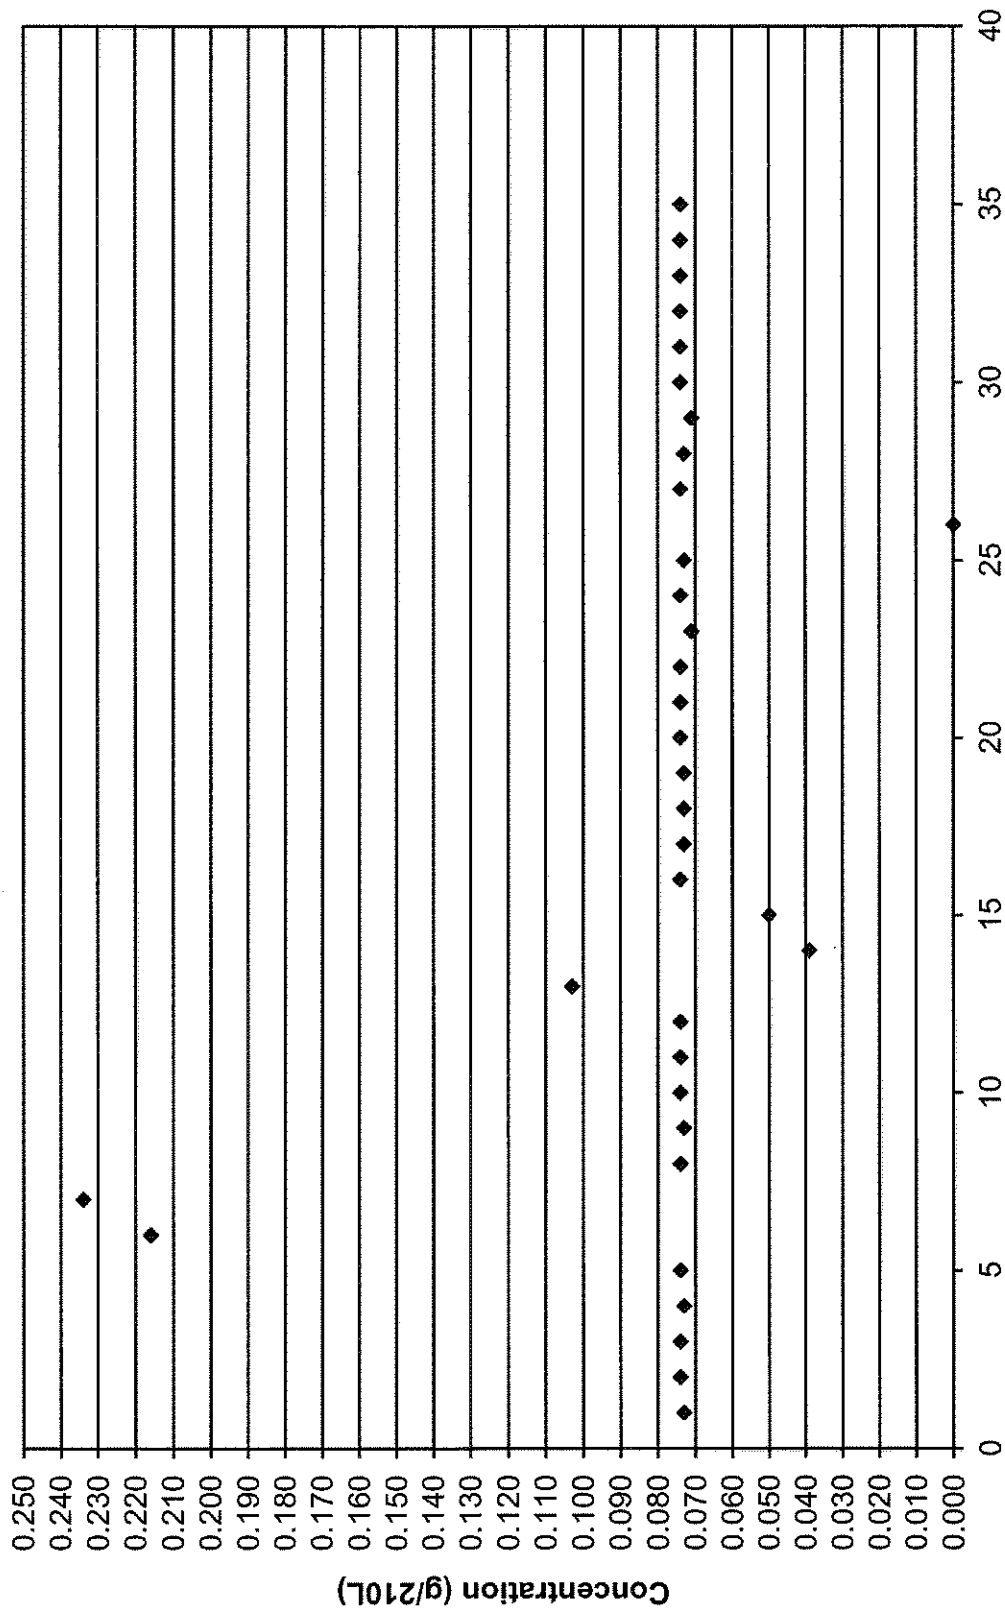

### May 2016 Control Tests Chart (All Control Tests)

Includes Control Tests Flagged Control Outside Tolerance (n=35), Interferent Detect (n=2) and RFI Detect (n=3)

### May 2016 Control Tests Flagged Control Outside Tolerance

Total Number Flagged Control Outside Tolerance (n=35)