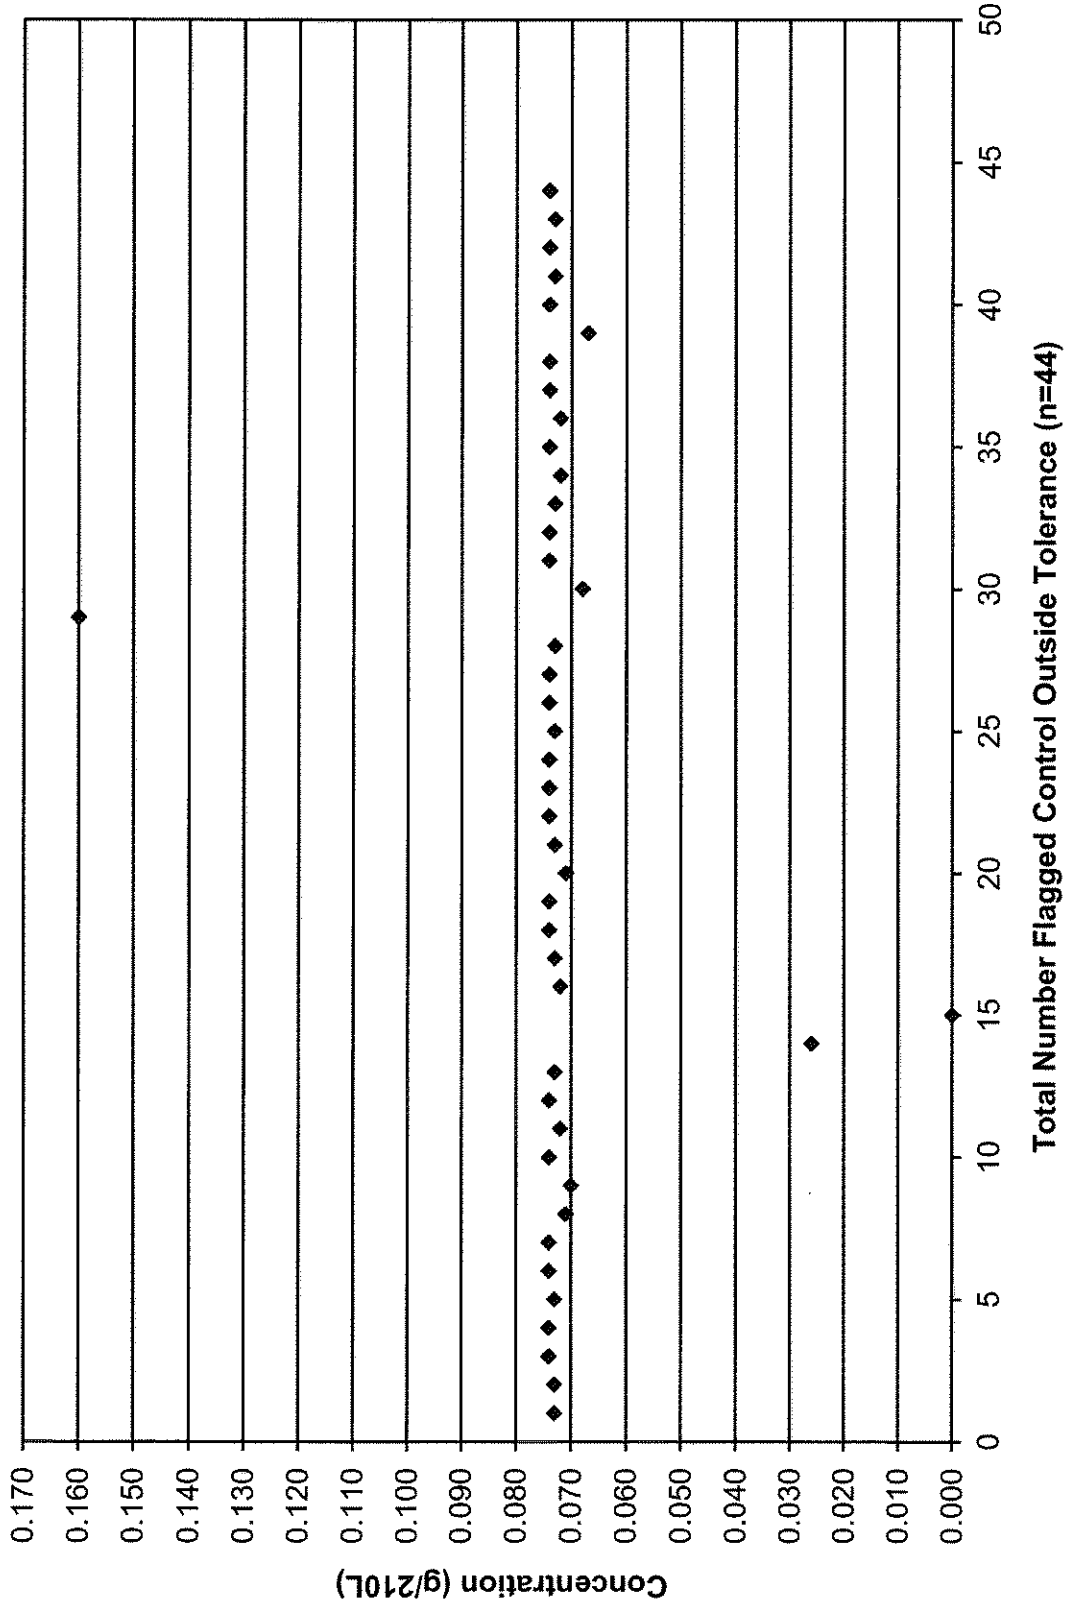

### April 2016 Control Tests Chart (All Control Tests)

Includes Control Tests Flagged Control Outside Tolerance (n=44), Interferent Detect (n=4) and RFI Detect (n=4)

### April 2016 Control Tests Flagged Control Outside Tolerance