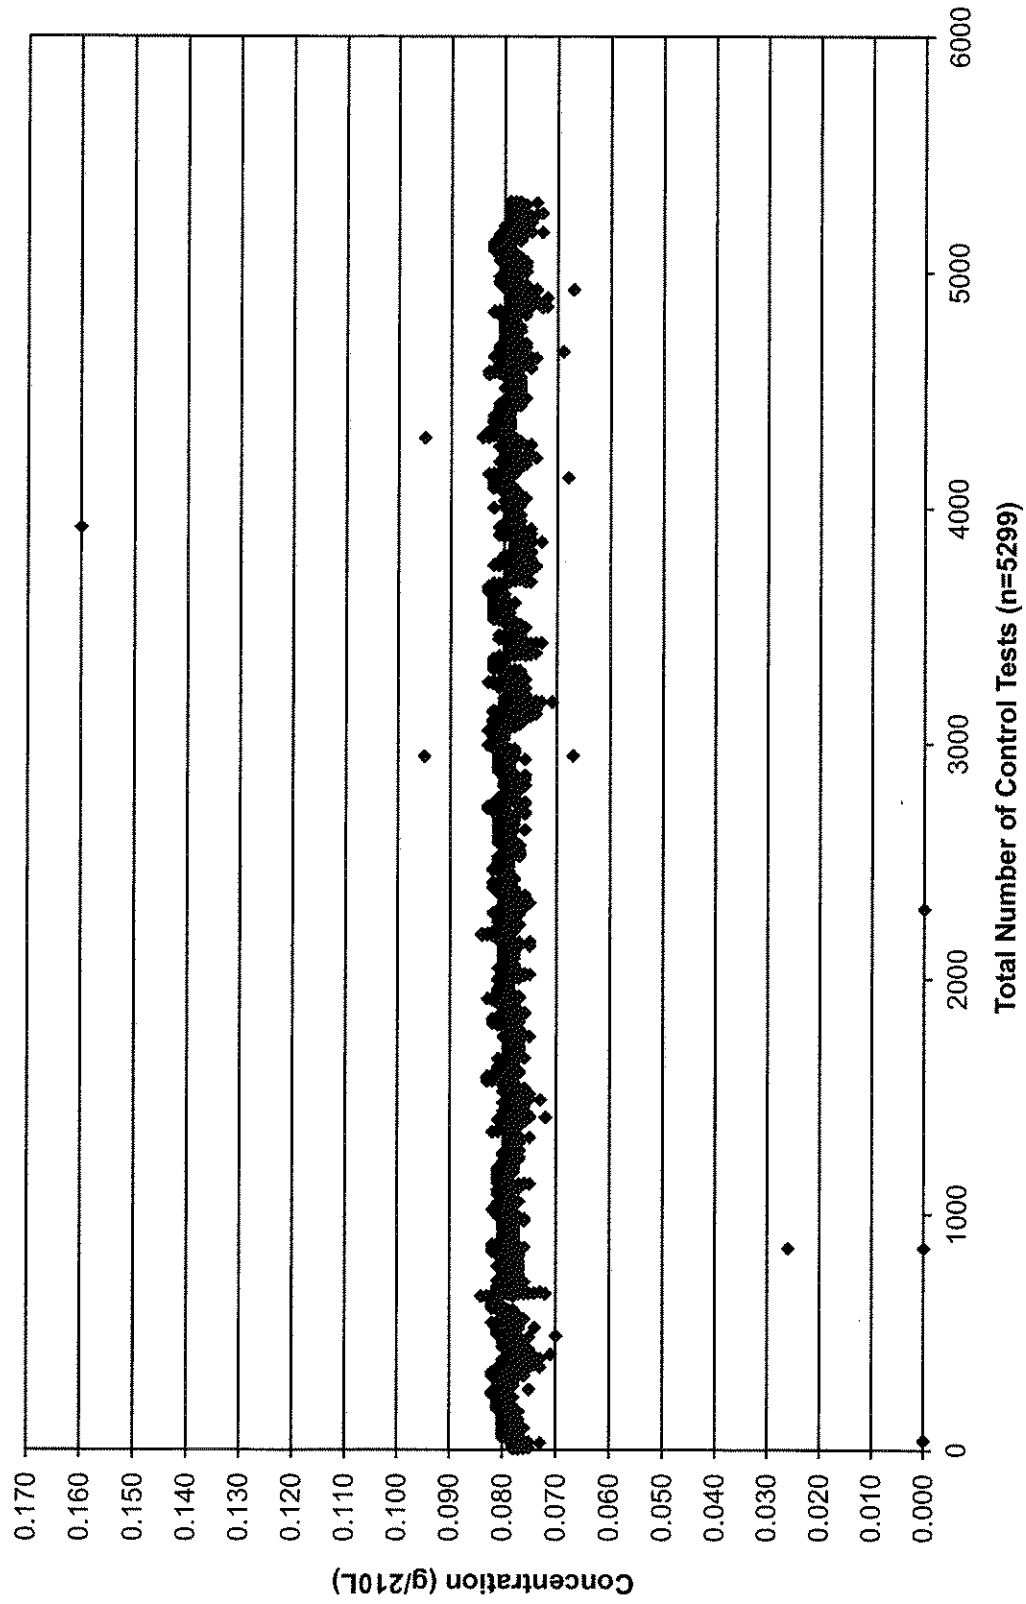

### April 2016 Control Tests Chart (All Control Tests)

Includes Control Tests Flagged Control Outside Tolerance (n=44), Interferent Detect (n=4) and RFI Detect (n=4)

### April 2016 Control Tests Flagged Control Outside Tolerance