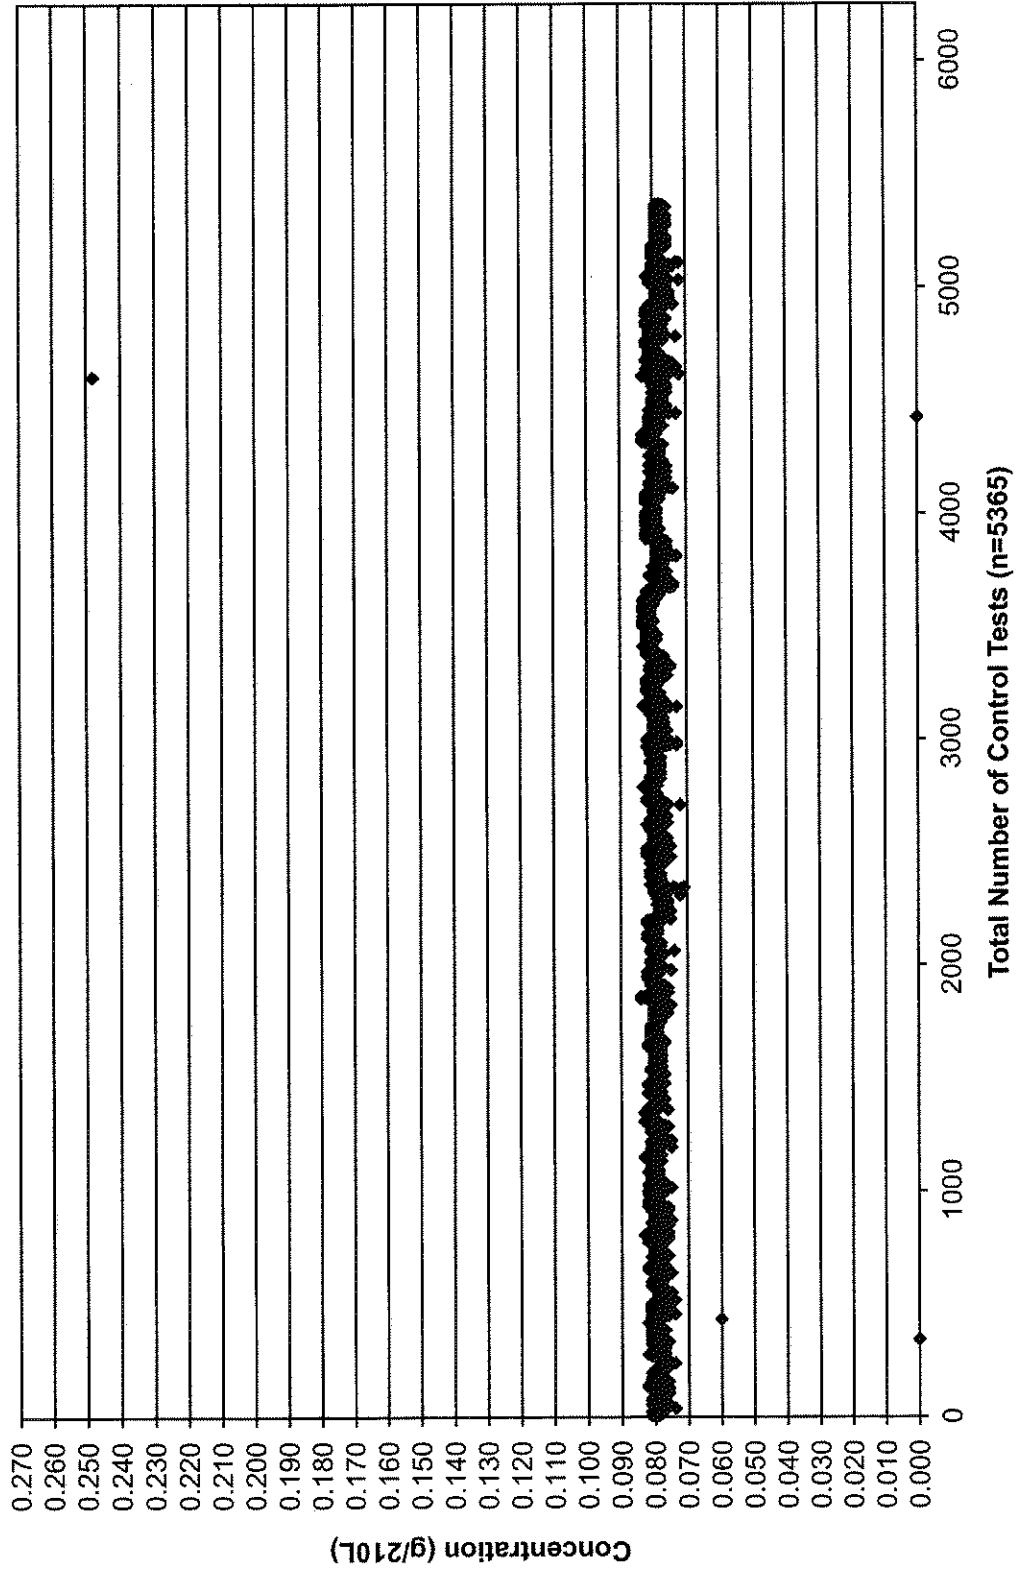

March 2016 Control Tests Chart (All Control Tests)

Includes Control Tests Flagged Control Outside Tolerance (n=37), Interferent Detect (n=1) and RFI Detect (n=5)

March 2016 Control Tests Flagged Control Outside Tolerance