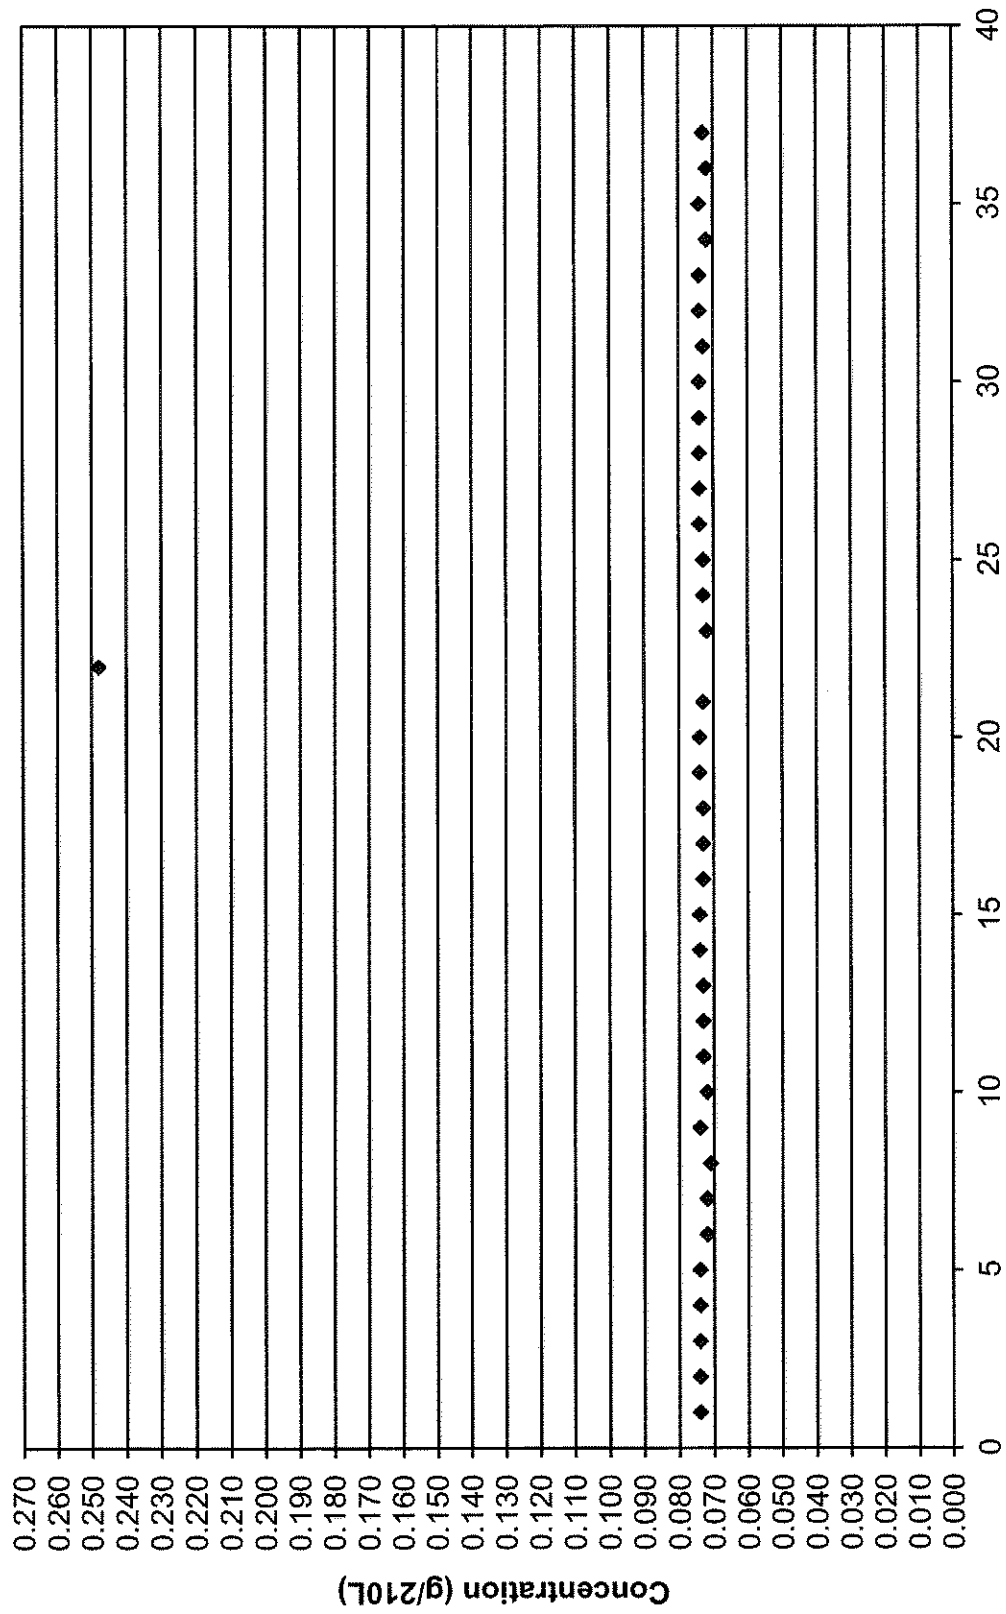

March 2016 Control Tests Chart (All Control Tests)

Includes Control Tests Flagged Control Outside Tolerance (n=37), Interferent Detect (n=1) and RFI Detect (n=5)

March 2016 Control Tests Flagged Control Outside Tolerance