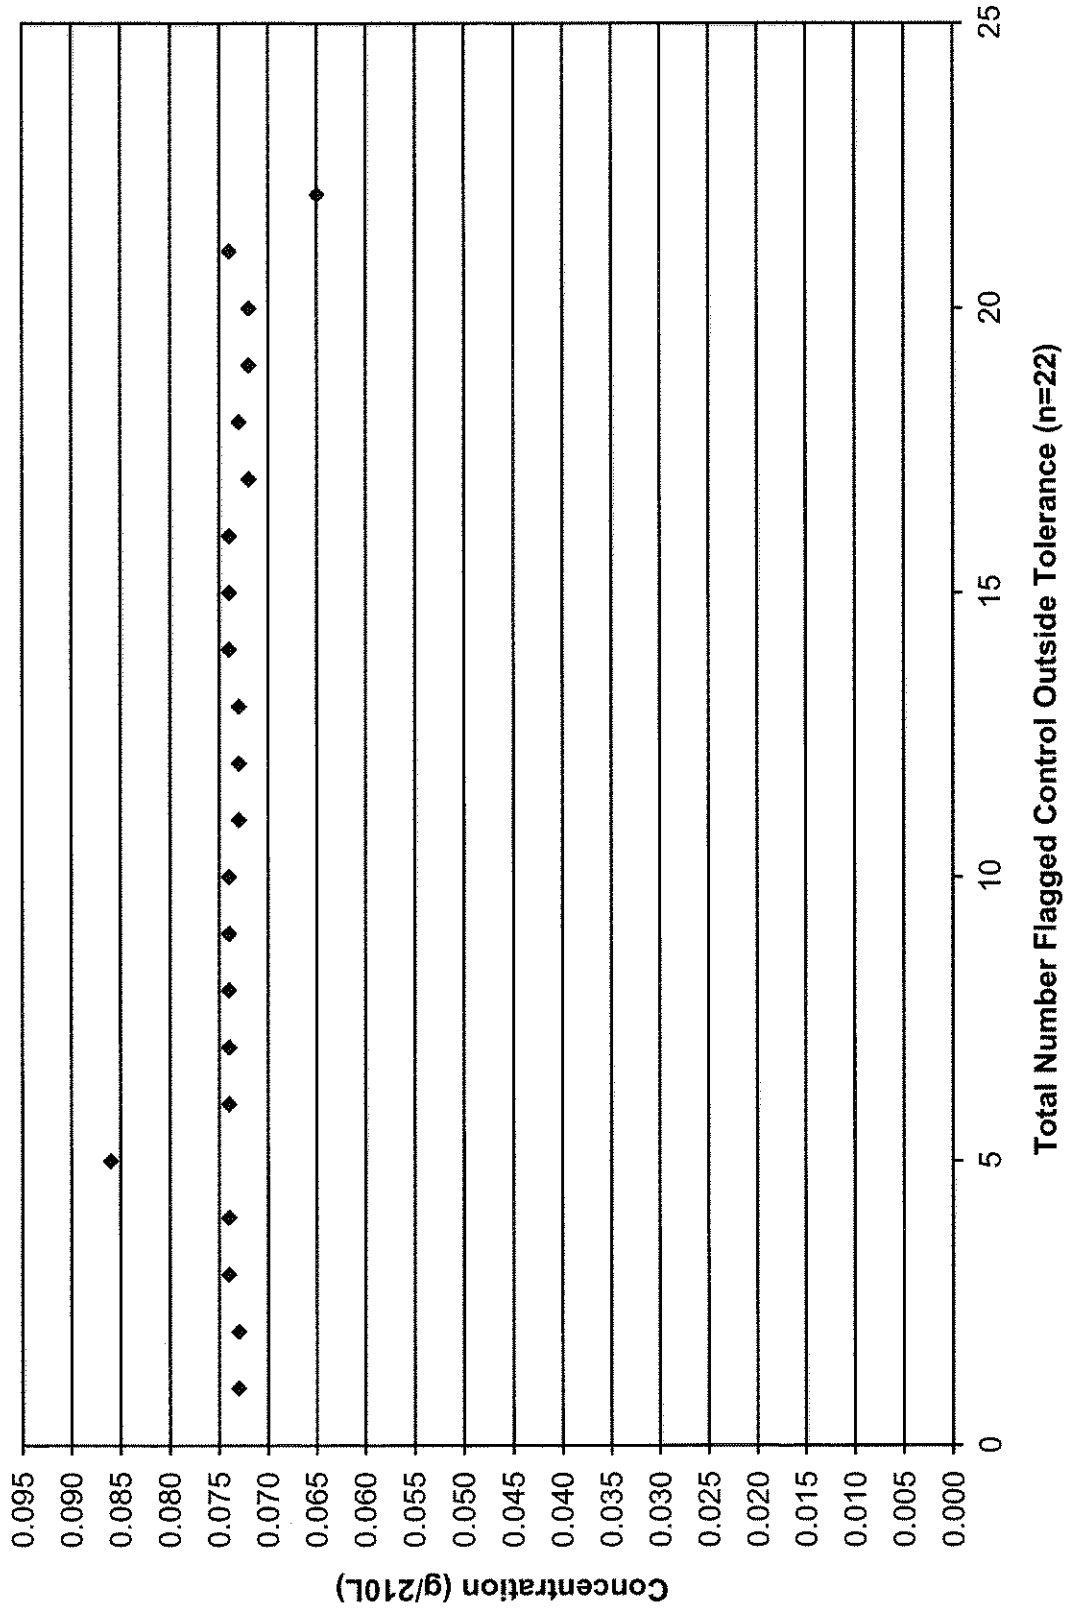

February 2016 Control Tests Chart (All Control Tests)

Includes Control Tests Flagged Control Outside Tolerance (n=22), Interferent Detect (n=0) and RFI Detect (n=4)

February 2016 Control Tests Flagged Control Outside Tolerance