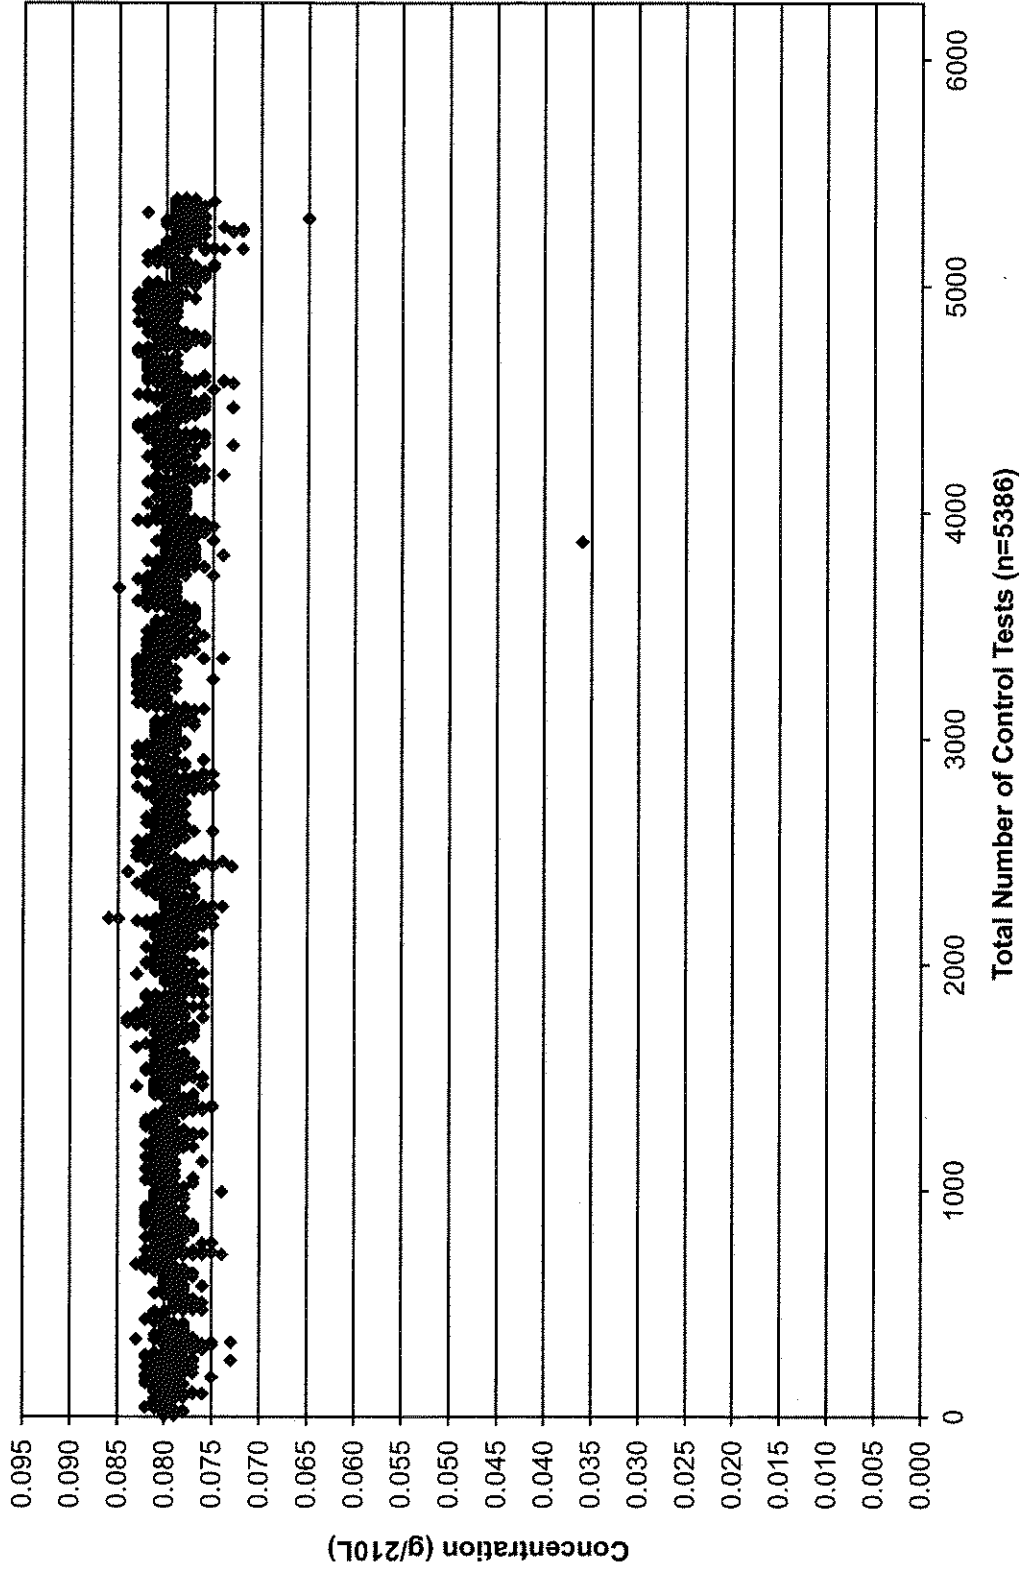

February 2016 Control Tests Chart (All Control Tests)

Includes Control Tests Flagged Control Outside Tolerance (n=22), Interferent Detect (n=0) and RFI Detect (n=4)

February 2016 Control Tests Flagged Control Outside Tolerance