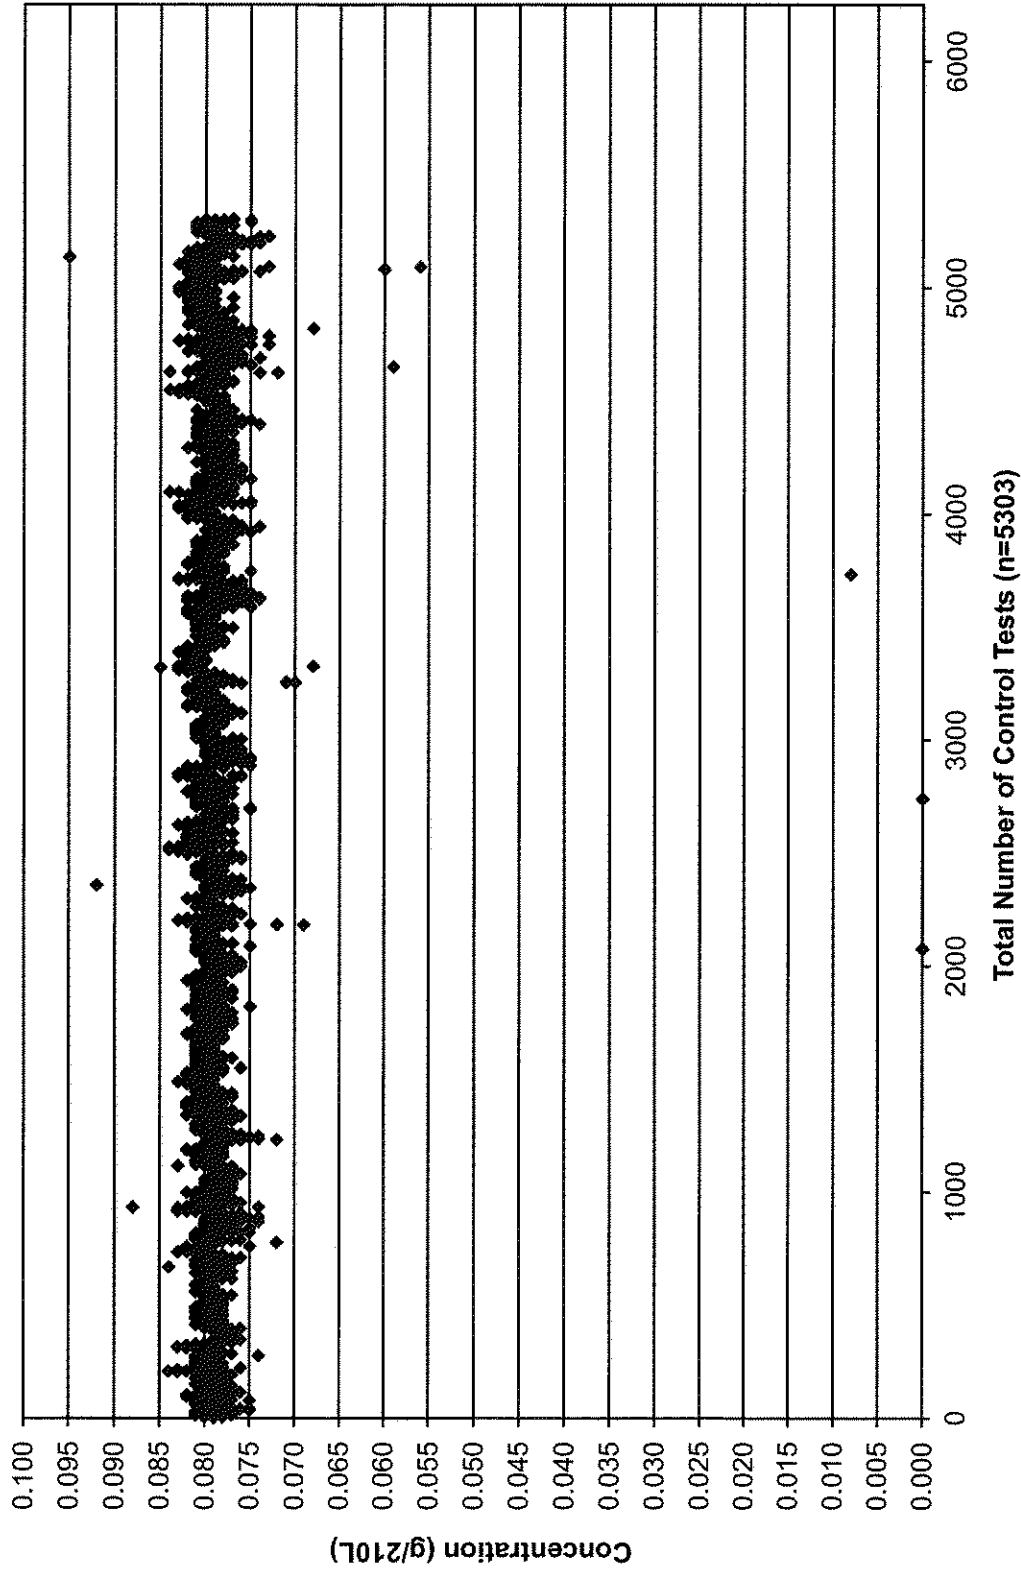

### January 2016 Control Tests Chart (All Control Tests)

Includes Control Tests Flagged Control Outside Tolerance (n=37), Interferent Detect (n=1) and RFI Detect (n=5)

# January 2016 Control Tests Flagged Control Outside Tolerance