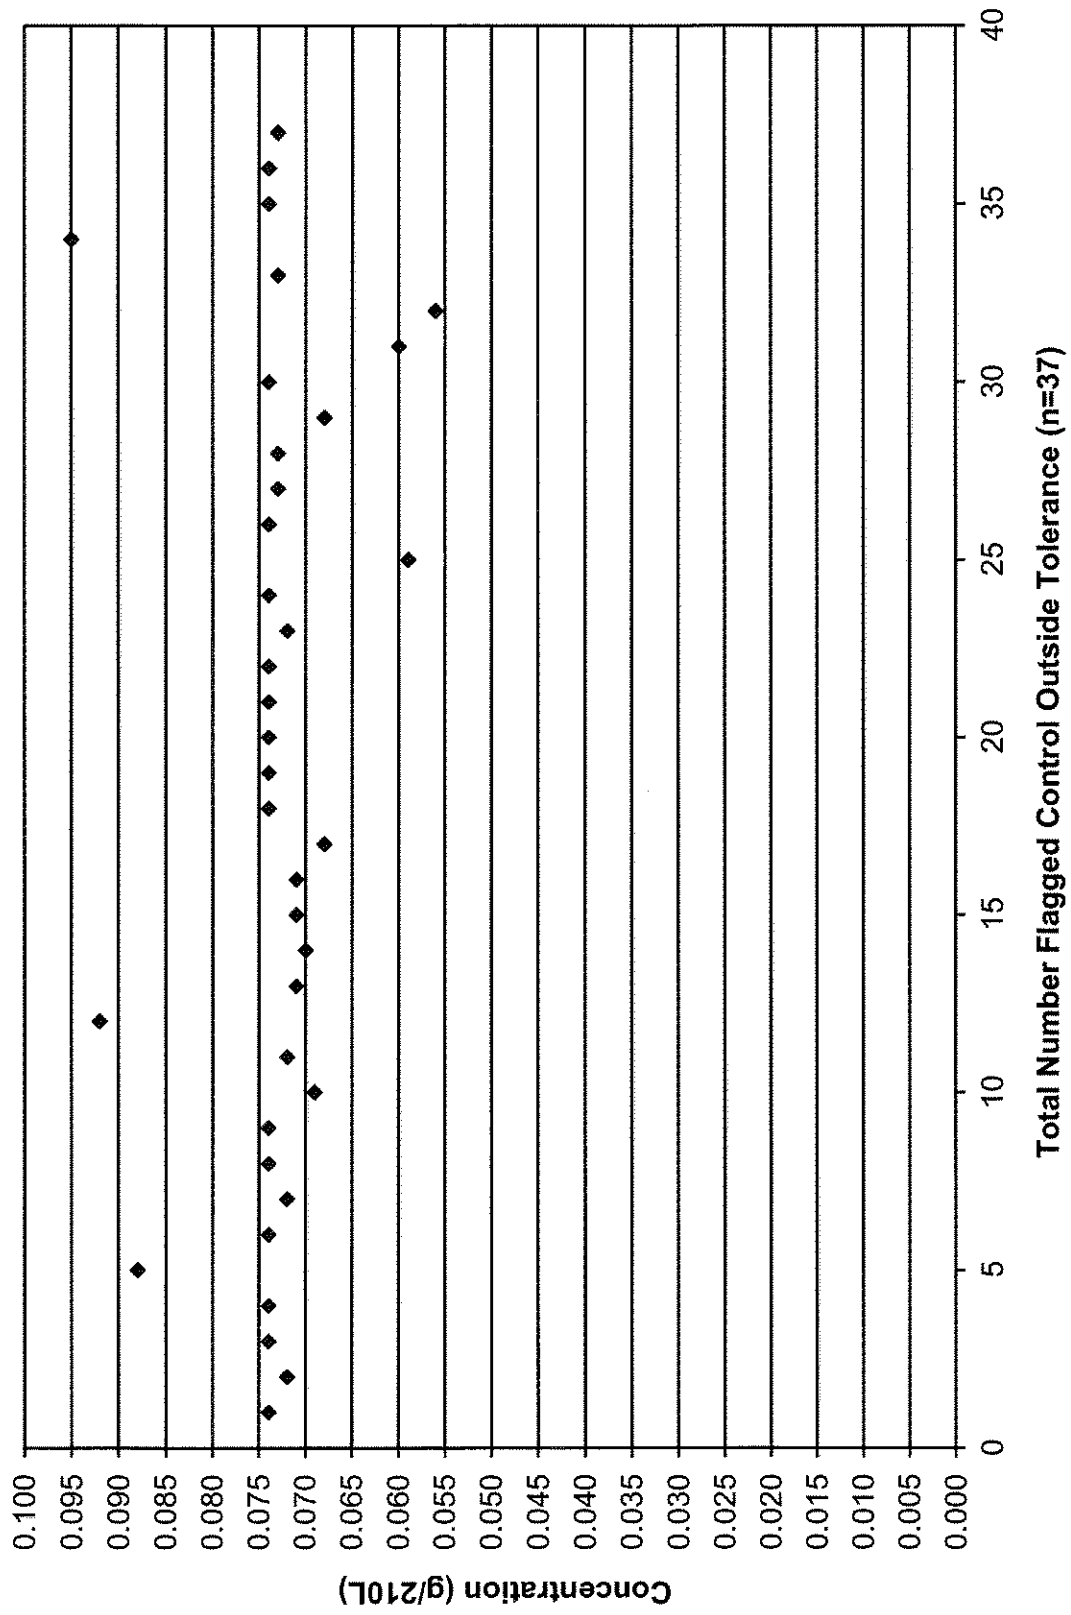

### January 2016 Control Tests Chart (All Control Tests)

Includes Control Tests Flagged Control Outside Tolerance (n=37), Interferent Detect (n=1) and RFI Detect (n=5)

# January 2016 Control Tests Flagged Control Outside Tolerance